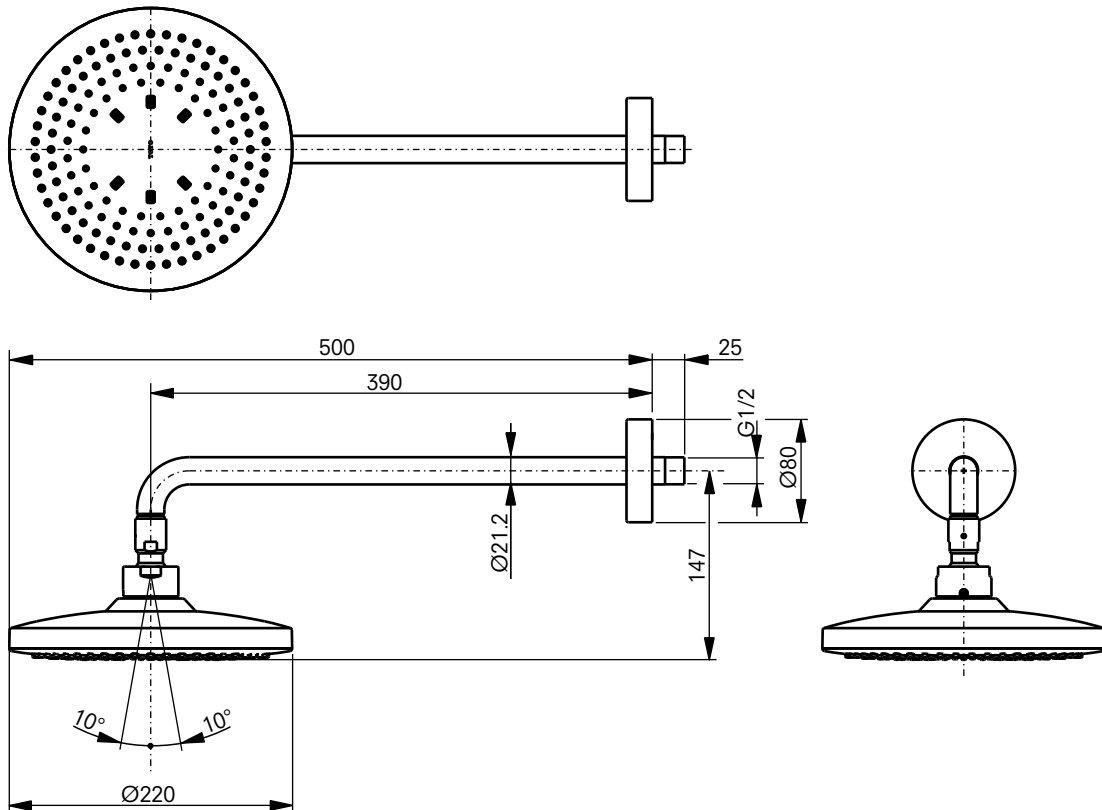

SHOWER

Overhead Shower, 220 mm, round, wall-mounted

DE: Kopfbrause, 220 mm, Wandbefestigung, rund
FR: Douche de tête, 220 mm, ronde, fixation murale
IT: Soffione, 220 mm, fissaggio a parete, rotondo
NL: Regendouche, 220 mm, rond, wandmontage
RU: Верхний душ, 220 мм, круглый, настенный монтаж

PRODUCT DETAILS

Product code	TBW01003E3
EAN code	40 50663 09415 7
Size	w:220×d:187×h:500
Colour	Chrome, White
Material	Resin
Technologies	Comfort Wave, Water-saving

TECHNICAL DETAILS

Flow rate (at 0.3 Mpa)	Wavy spray : 12.4 l/min
Operating pressure	0.15 – 0.5 MPa

Weights and measurements shown may be subject to small variations or are indicative.

TECHNICAL DRAWINGS

SHOWER

Overhead Shower, 220 mm,
round, wall-mounted

DE: Kopfbrause, 220 mm, Wandbefestigung, rund
FR: Douche de tête, 220 mm, ronde, fixation murale
IT: Soffione, 220 mm, fissaggio a parete, rotondo
NL: Regendouche, 220 mm, rond, wandmontage
RU: Верхний душ, 220 мм, круглый, настенный монтаж