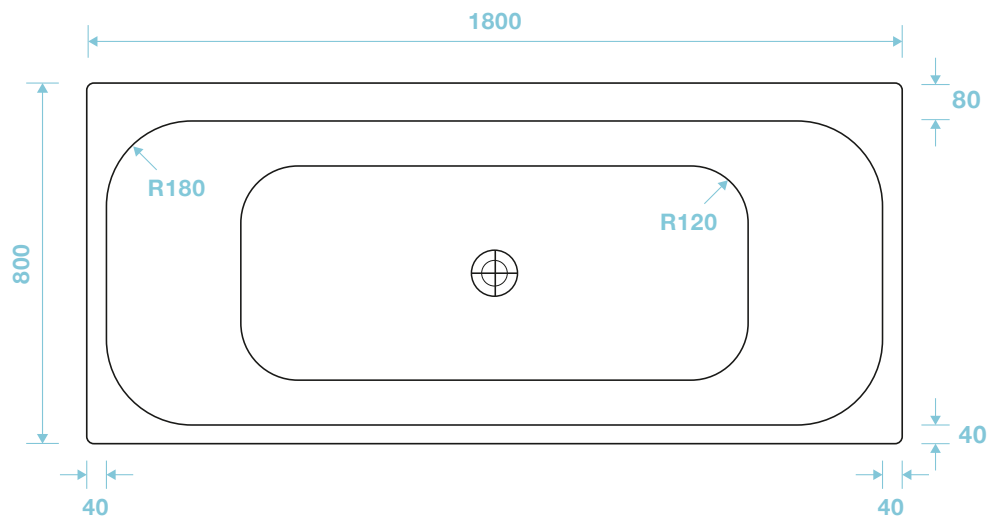

TLA-403

Londra Premium Double Ended Bath 1800 x 800

Luxury Bathroom Solutions