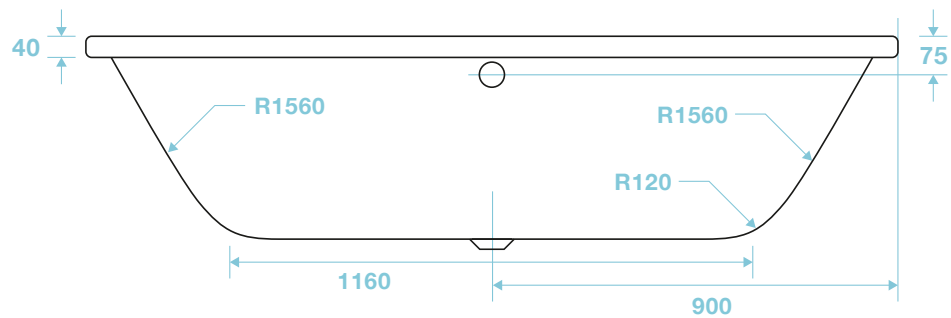

TLA-403

Londra Premium Double Ended Bath 1800 x 800

Luxury Bathroom Solutions