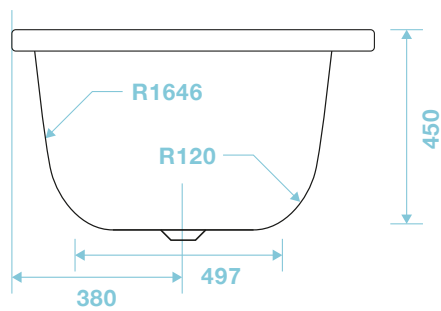

TLA-403

Londra Premium Double Ended Bath 1800 x 800

Luxury Bathroom Solutions