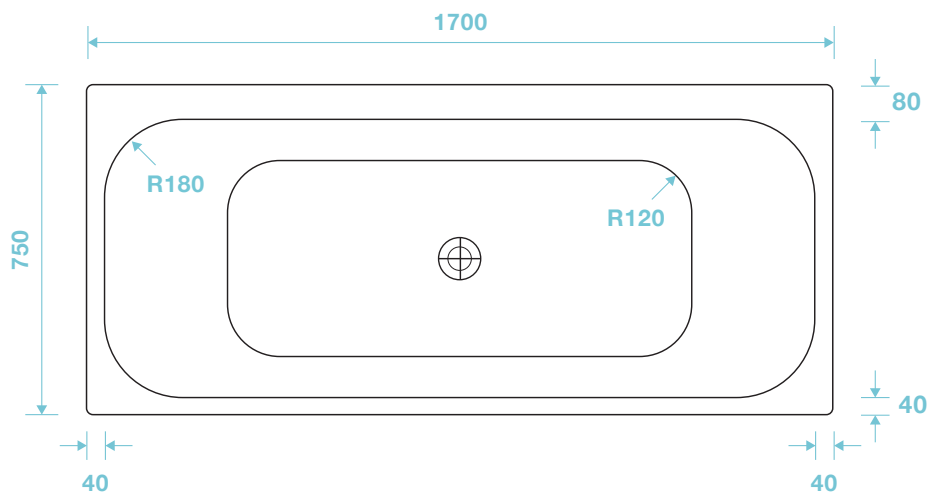

TLA-402

Londra Premium Double Ended Bath 1700 x 750

Luxury Bathroom Solutions