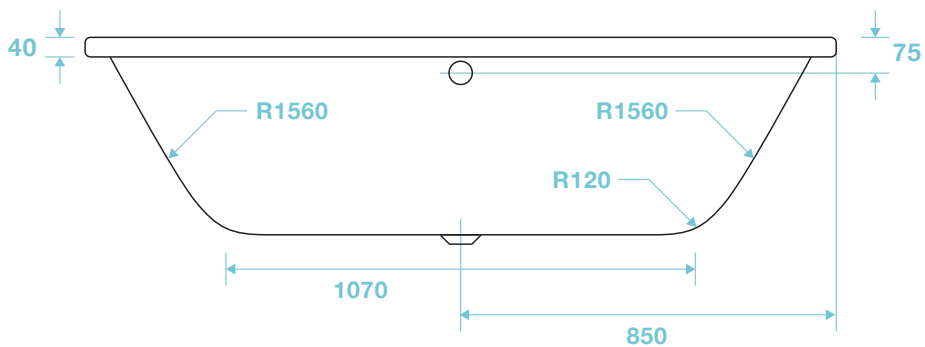

TLA-402

Londra Premium Double Ended Bath 1700 x 750

Luxury Bathroom Solutions