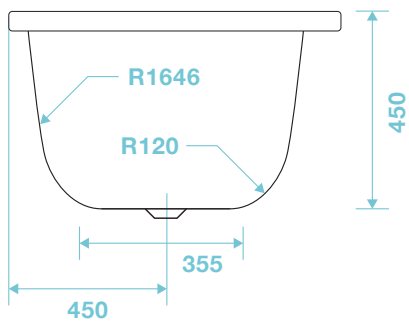

TLA-402

Londra Premium Double Ended Bath 1700 x 750

Luxury Bathroom Solutions