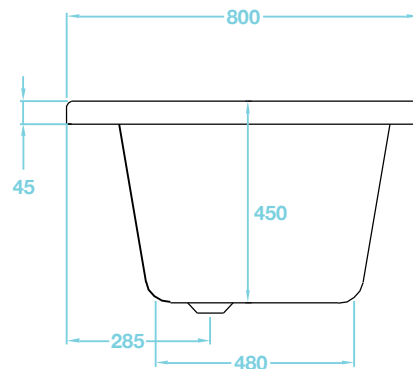

## Lorenzo Series

1800 x 800 Bath - Double Ended TLO-203

Luxury Bathroom Solutions