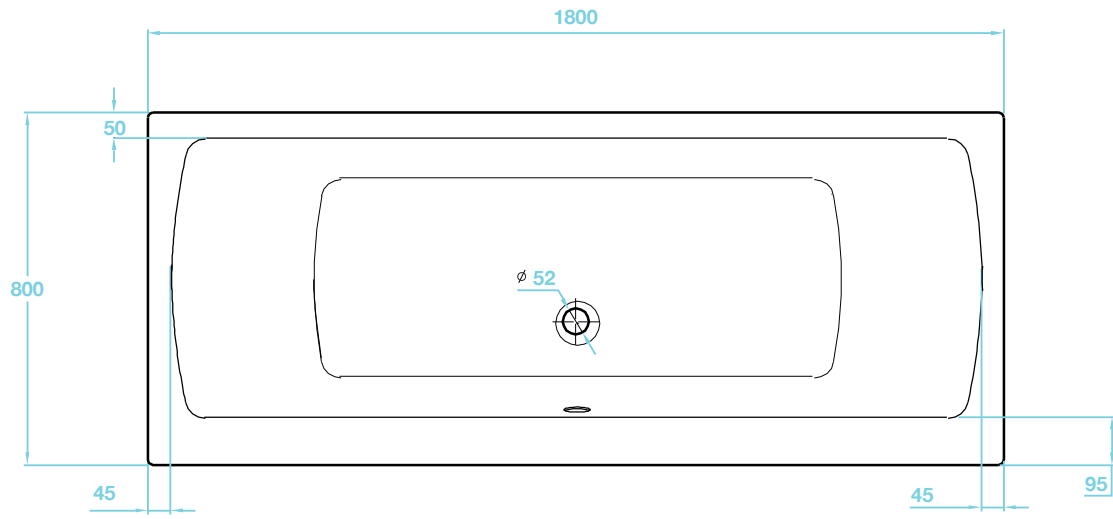

## Lorenzo Series

1800 x 800 Bath - Double Ended TLO-203

Luxury Bathroom Solutions