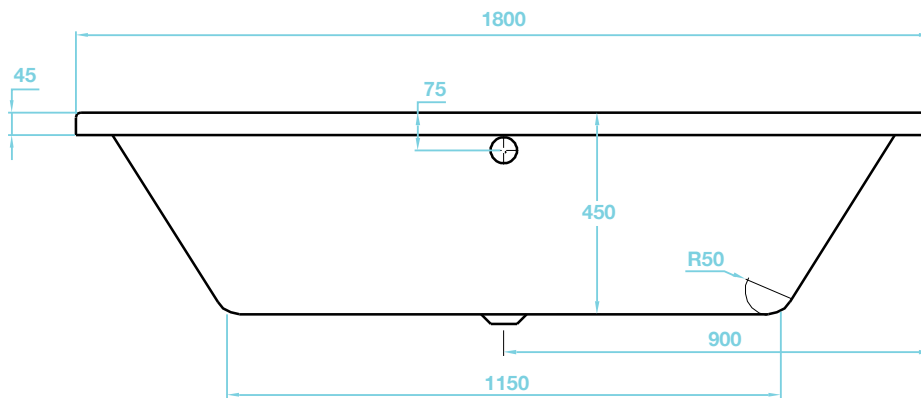

## Lorenzo Series

1800 x 800 Bath - Double Ended TLO-203

Luxury Bathroom Solutions