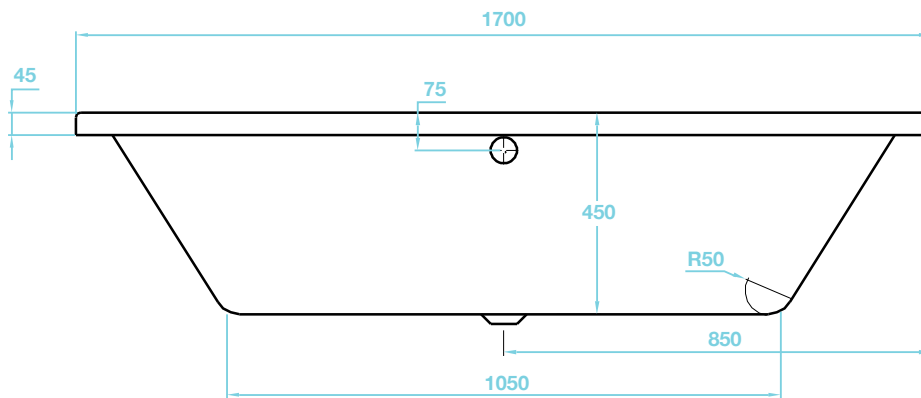

Lorenzo Series

1700 x 750 Bath - Double Ended TLO-202

Luxury Bathroom Solutions