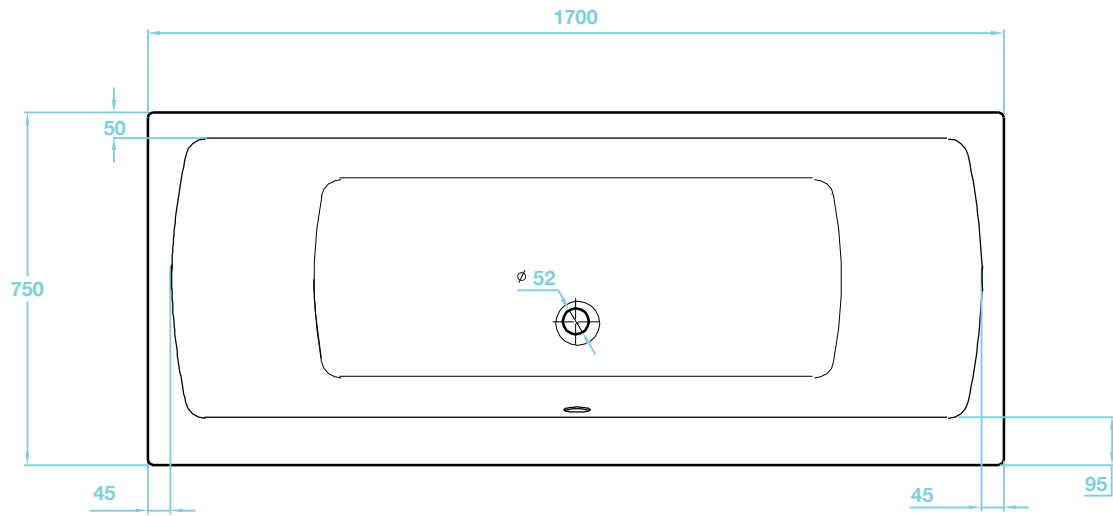

Lorenzo Series

1700 x 750 Bath - Double Ended TLO-202

Luxury Bathroom Solutions