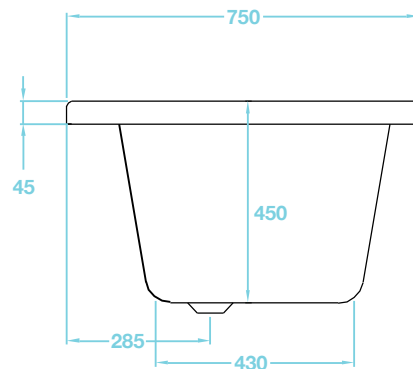

Lorenzo Series

1700 x 750 Bath - Double Ended TLO-202

Luxury Bathroom Solutions