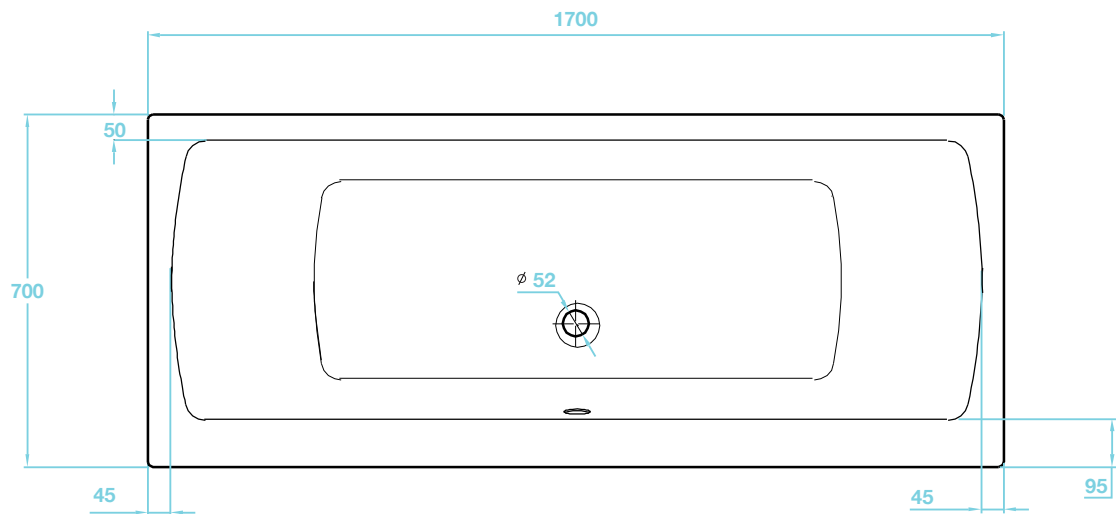

Lorenzo Series

1700 x 700 Bath - Double Ended TLO-201

Luxury Bathroom Solutions