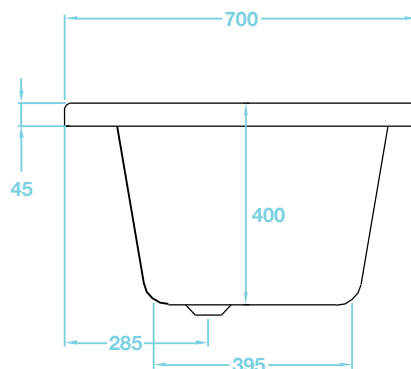

Lorenzo Series

1700 x 700 Bath - Double Ended TLO-201

Luxury Bathroom Solutions