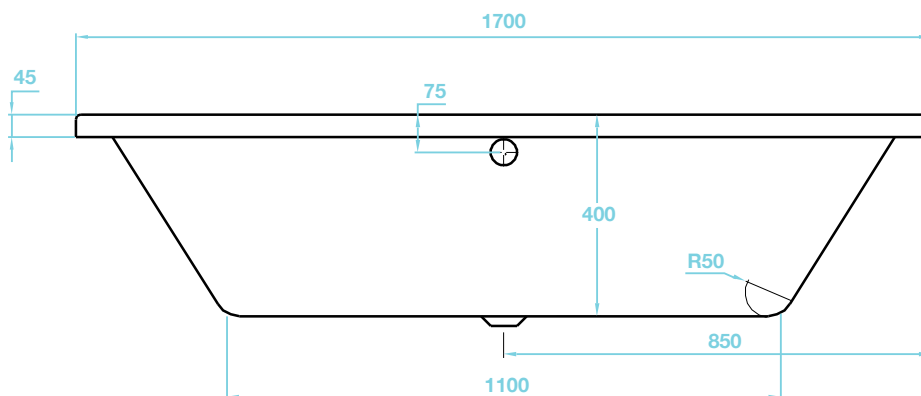

Lorenzo Series

1700 x 700 Bath - Double Ended TLO-201

Luxury Bathroom Solutions