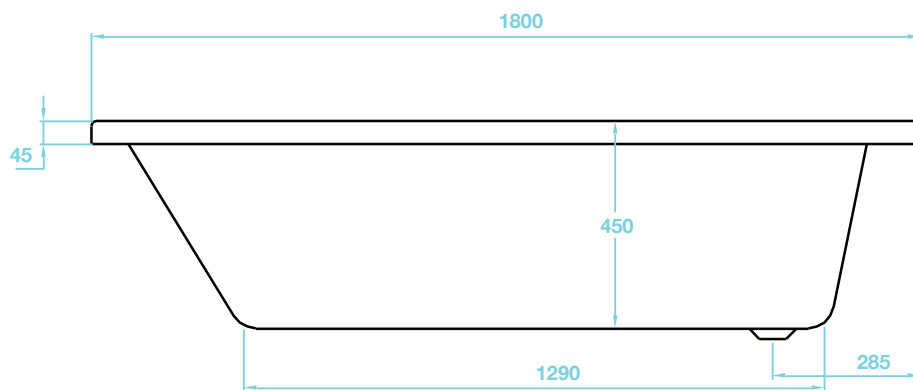

## Lorenzo Series

1800 x 800 Bath - Singled Ended TLO-104

Luxury Bathroom Solutions