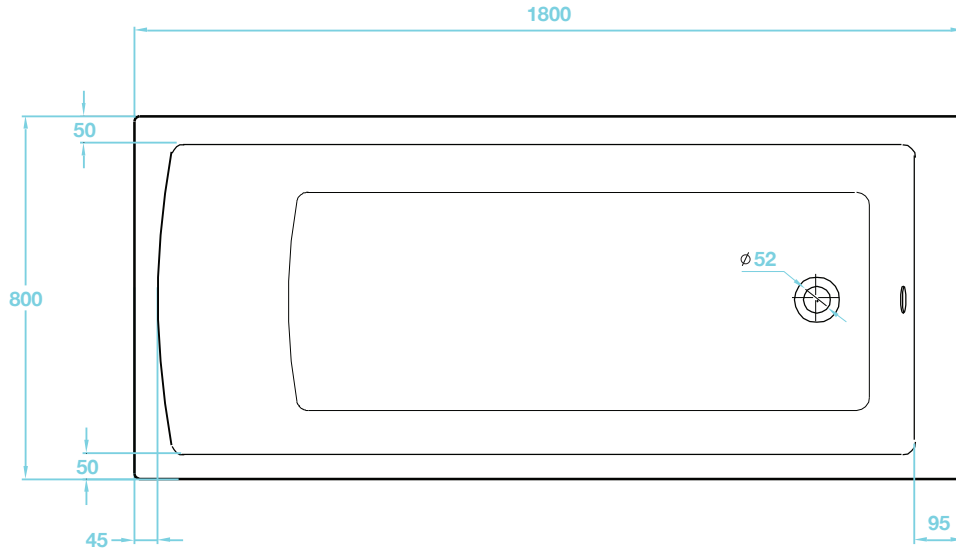

## Lorenzo Series

1800 x 800 Bath - Singled Ended TLO-104

Luxury Bathroom Solutions