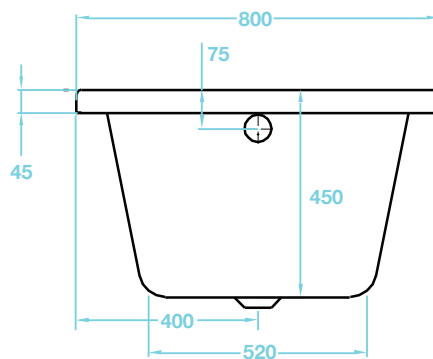

## Lorenzo Series

1800 x 800 Bath - Singled Ended TLO-104

Luxury Bathroom Solutions