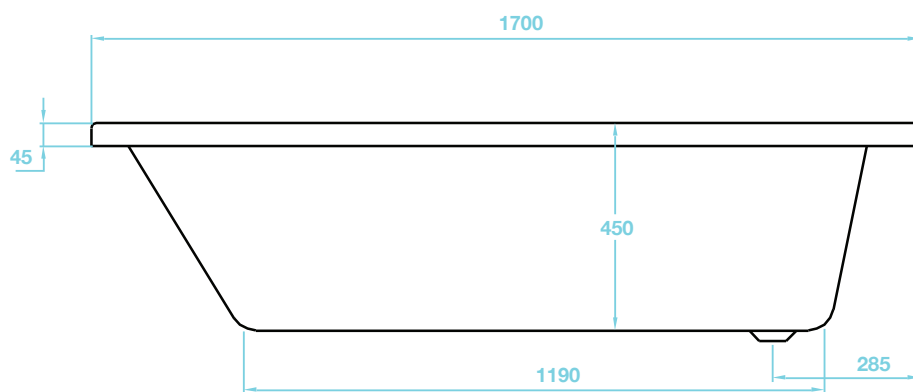

## Lorenzo Series

1700 x 750 Bath - Singled Ended TLO-103

Luxury Bathroom Solutions