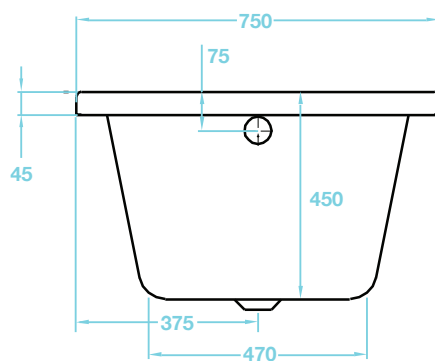

## Lorenzo Series

1700 x 750 Bath - Singled Ended TLO-103

Luxury Bathroom Solutions