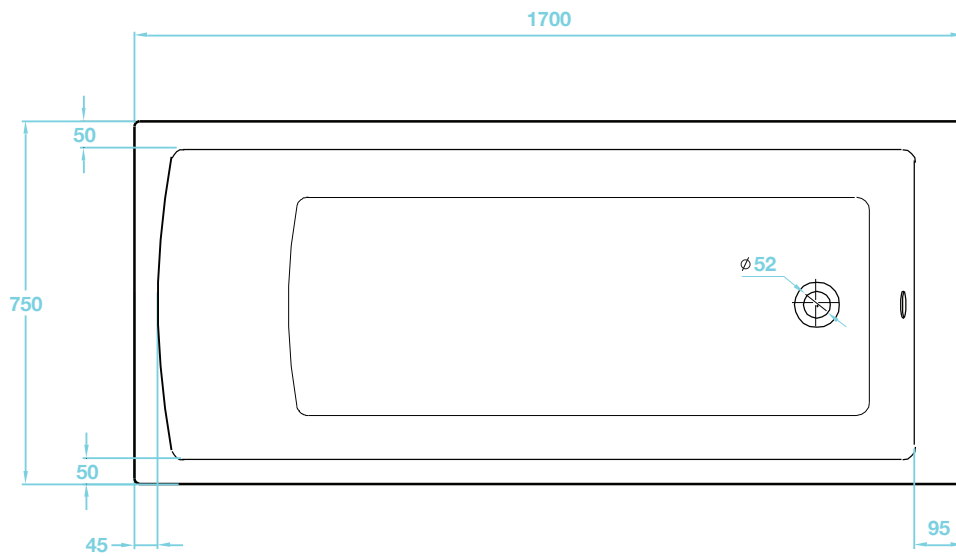

## Lorenzo Series

1700 x 750 Bath - Singled Ended TLO-103

Luxury Bathroom Solutions