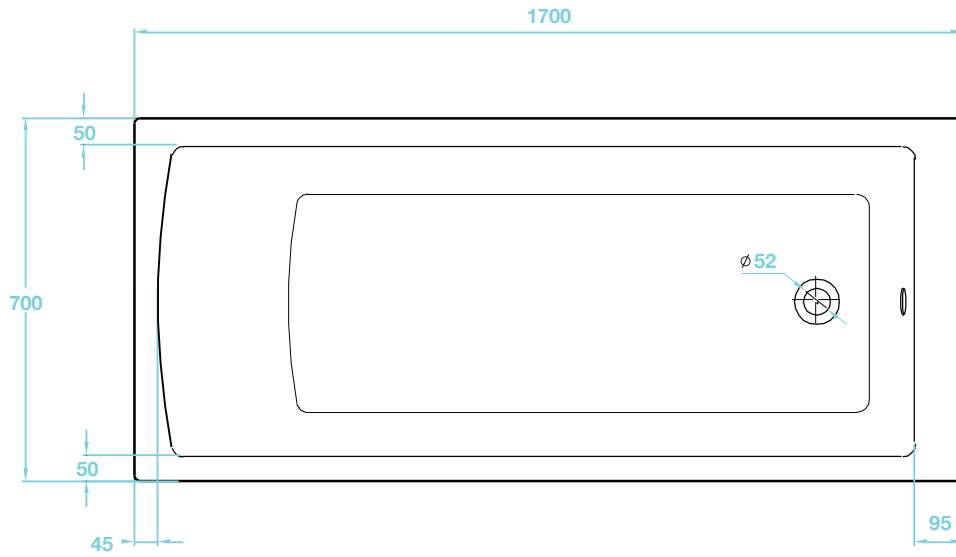

Lorenzo Series

1700 x 700 Bath - Single Ended TLO-102

Luxury Bathroom Solutions