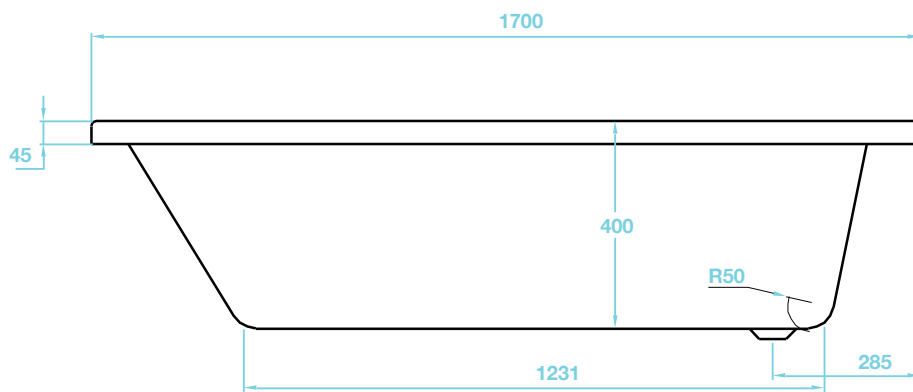

Lorenzo Series

1700 x 700 Bath - Single Ended TLO-102

Luxury Bathroom Solutions