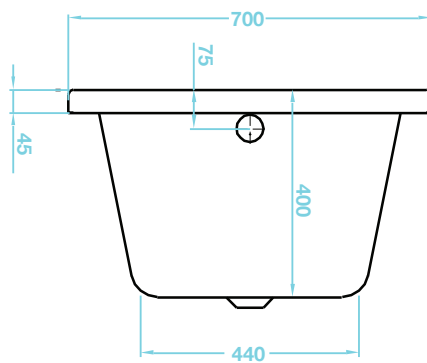

Lorenzo Series

1700 x 700 Bath - Single Ended TLO-102

Luxury Bathroom Solutions