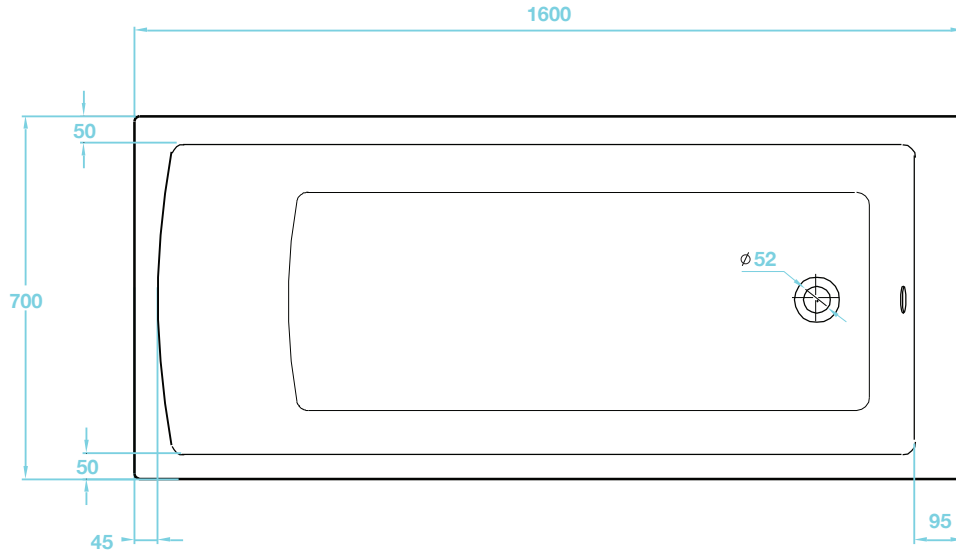

Lorenzo Series

1600 x 700 Bath - Singled Ended TLO-101

Luxury Bathroom Solutions