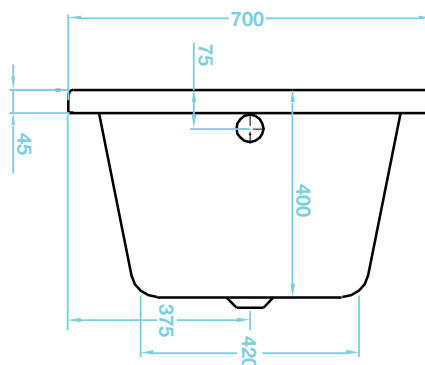

Lorenzo Series

1600 x 700 Bath - Singled Ended TLO-101

Luxury Bathroom Solutions