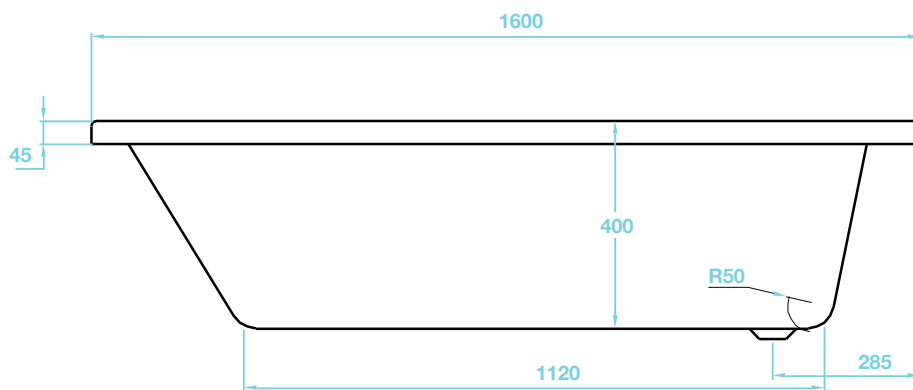

Lorenzo Series

1600 x 700 Bath - Singled Ended TLO-101

Luxury Bathroom Solutions