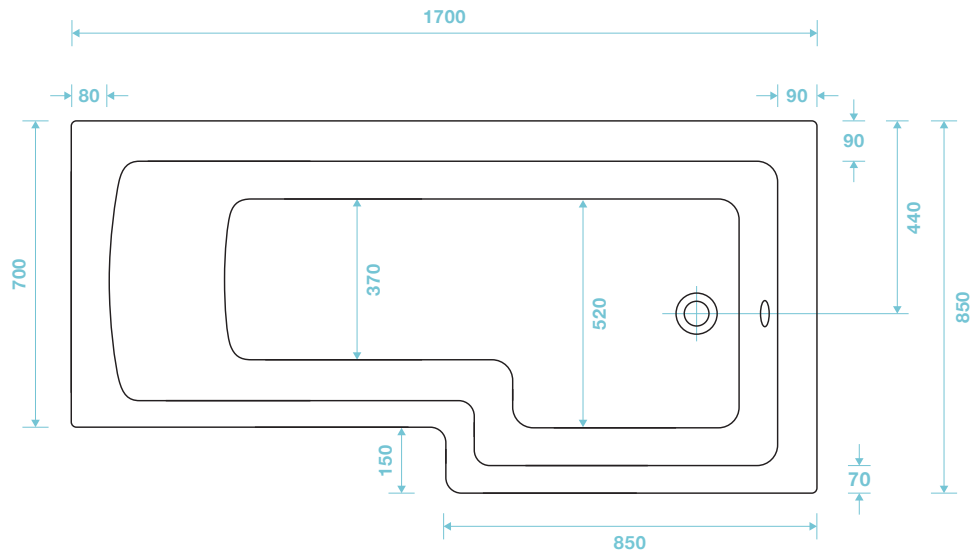

TLO-604

Lorenzo Premium Left Hand Showerbath 1700 x 700-850

Left Hand

Luxury Bathroom Solutions