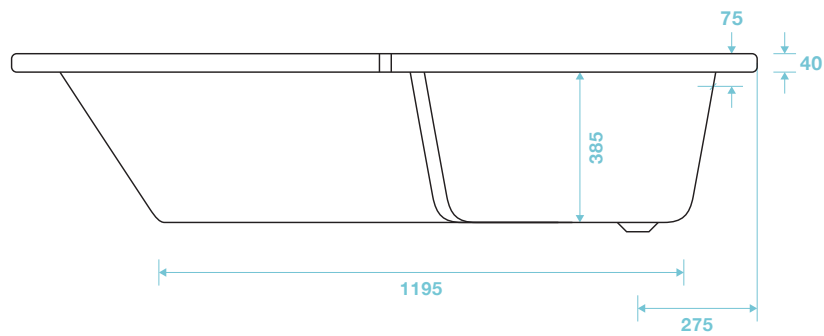

TLO-604

Lorenzo Premium Left Hand Showerbath 1700 x 700-850

Left Hand

Luxury Bathroom Solutions