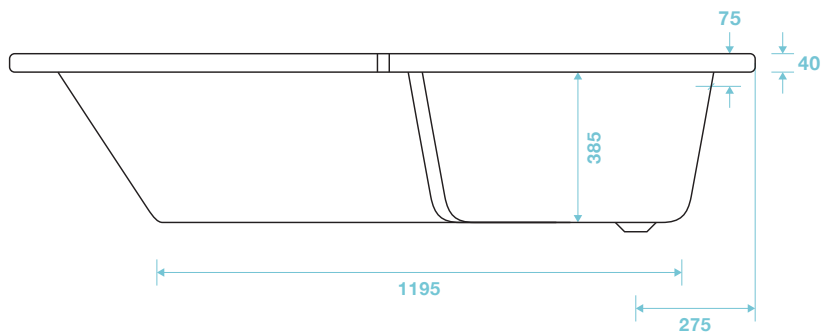

TLO-605

Lorenzo Premium Right Hand Showerbath 1700 x 700-850

Right Hand

Luxury Bathroom Solutions