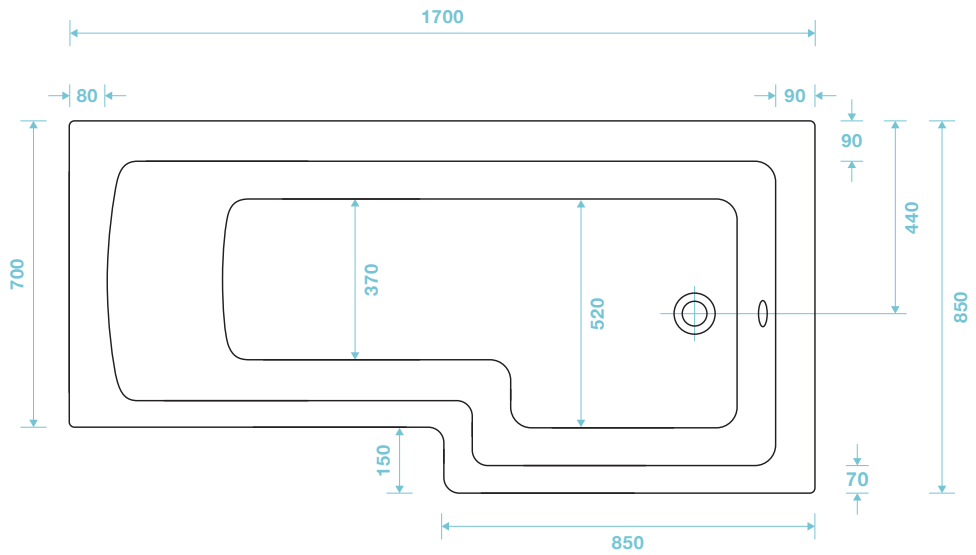

TLO-605

Lorenzo Premium Right Hand Showerbath 1700 x 700-850

Right Hand

Luxury Bathroom Solutions