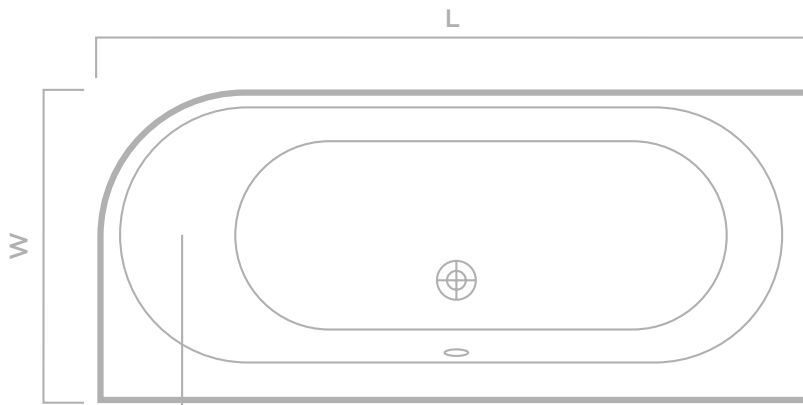

Angelo Double Baths

1600 Right Hand: 21-9203

1600 Left Hand: 21-9204

1700 Right Hand: 21-9201

1700 Left Hand: 21-9202

Sloped end for bathing

Angelo Double	L	H	W	IH
1600 x 700	1600	530	700	420
1700 x 700	1700	530	700	420

Tap ledge for Angelo single baths is 85mm

Steep end for showering

Left Hand

Right Hand