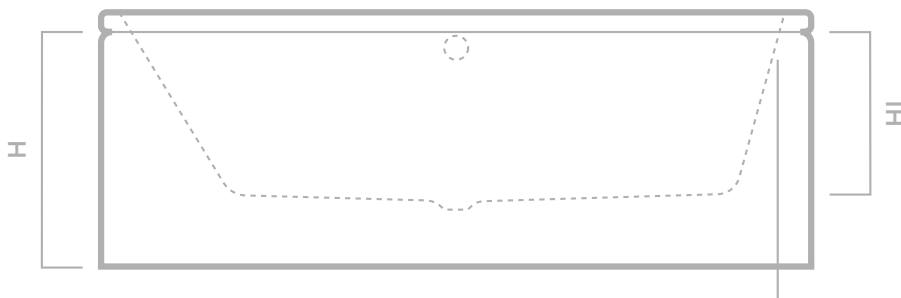

Angelo Double Baths

1600 Right Hand: 21-9203

1600 Left Hand: 21-9204

1700 Right Hand: 21-9201

1700 Left Hand: 21-9202

Sloped end for bathing

Angelo Double	L	H	W	IH
1600 x 700	1600	530	700	420
1700 x 700	1700	530	700	420

Tap ledge for Angelo single baths is 85mm

Steep end for showering

Left Hand

Right Hand