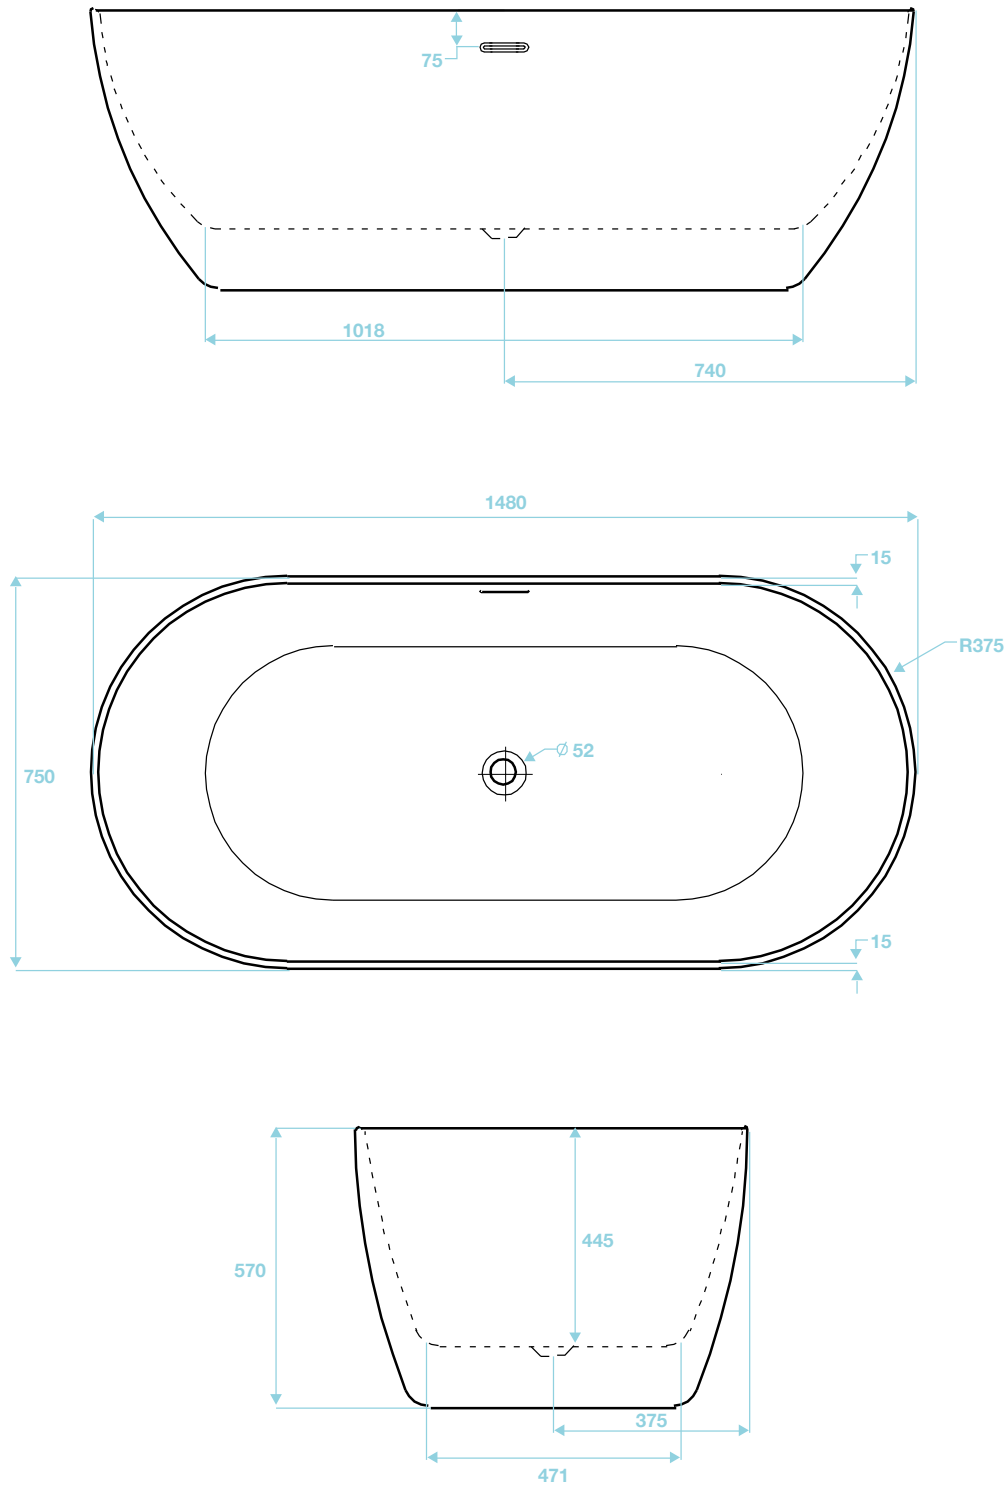

**TAN-309**

Angelo Freestanding Bath 1500 x 750

Luxury Bathroom Solutions