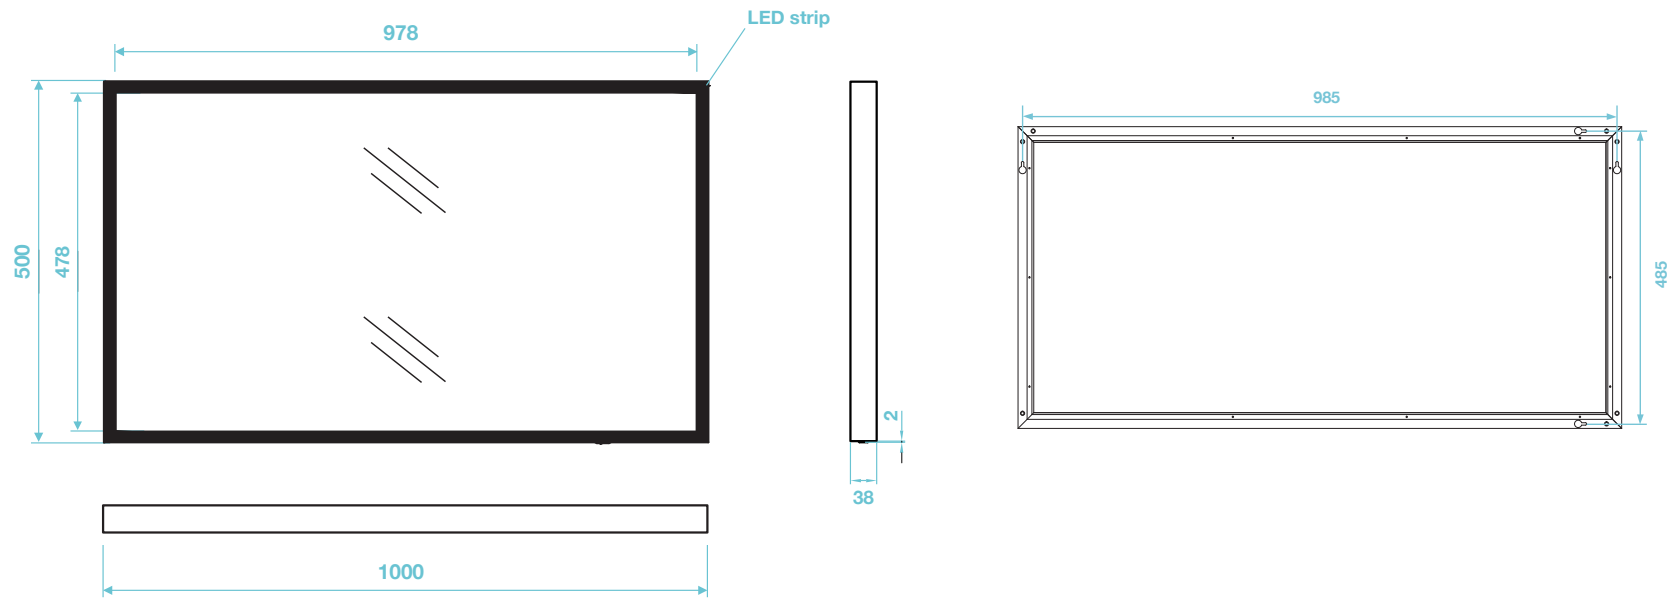

Splendore Series

1000mm LED Mirror

TISSINO

Designed to Inspire
Made to Experience

Luxury Bathroom Solutions