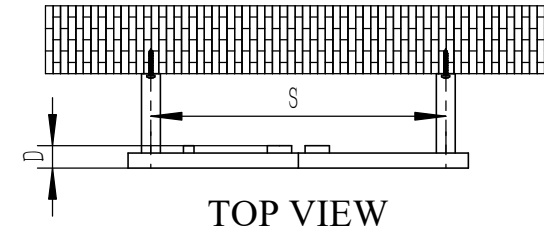

SQUARE

SUPPLIED INSTALLATION ACCESSORIES

INSERT 4PCS

SCREW 4PCS

BRACKET 4PCS

WALL PLUG 4PCS

GRAB SCREW 4PCS

SCREW 4PCS

ALIEN KEYS 1PCS

- Vertical Mounting
- Optional 304 QUALITY STAINLESS STEEL RADIATOR (RNS-SQR4545:SQUARE RADIATOR)
- POLISHED
- MAX Operational Pressure:10Bar
- Inlet/Outlet:1/2"Female Pipe Thread
- All Dimensions are in mm

Product Name	Product Cude	Height	Width	Thick Ness	Plumbing Axes Center to Center	Hanger Axes Horizontal	Hanger To Bottom of the Product	Hanger Axes Vertical	Water Volume	Empty Weight	Thermal Output
		H	W	D	C	S	F	G	-	-	Wat-Btu/hr($\Delta 50^\circ$)
		mm	mm	mm	mm	mm	mm	mm	mm	L	kg
SQUARE	RNS-SQR4545	450	450	30	390	390	420	390			