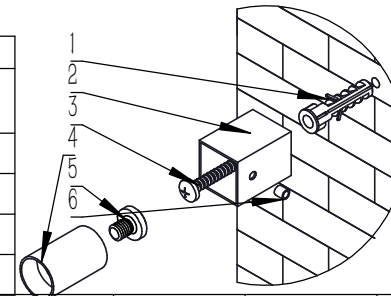

SQUARE

SUPPLIED INSTALLATION ACCESSORIES

INSERT 4PCS

SCREW 4PCS

BRACKET 4PCS

WALL PLUG 4PCS

GRAB SCREW 4PCS

SCREW 4PCS

ALIEN KEYS 1PCS

- Vertical Mounting
- Optional 304 QUALITY STAINLESS STEEL RADIATOR (RNS-SQR4545:SQUARE RADIATOR)
- POLISHED
- MAX Operational Pressure:10Bar
- Inlet/Outlet:1/2"Female Pipe Thread
- All Dimensions are in mm

Product Name	Product Cude	Height	Width	Thick Ness	Plumbing Axes Center to Center	Hanger Axes Horizontal	Hanger To Bottom of the Product	Hanger Axes Vertical	Water Volume	Empty Weight	Thermal Output
		H	W	D	C	S	F	G	-	-	Wat-Btu/hr($\Delta 50^\circ$)
		mm	mm	mm	mm	mm	mm	mm	mm	L	kg
SQUARE	RNS-SQR4545	450	450	30	390	390	420	390			