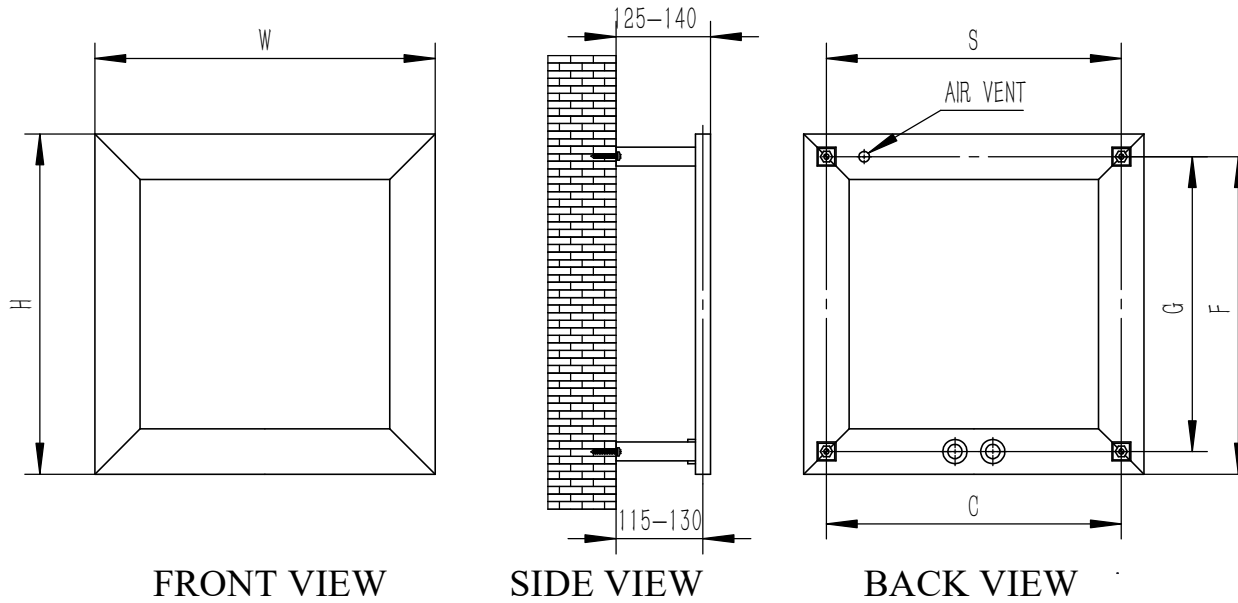

SQUARE

SUPPLIED INSTALLATION ACCESSORIES

INSERT 4PCS

SCREW 4PCS

BRACKET 4PCS

WALL PLUG 4PCS

GRAB SCREW 4PCS

SCREW 4PCS

ALIEN KEYS 1PCS

- Vertical Mounting
- Optional 304 QUALITY STAINLESS STEEL RADIATOR (RNS-SQR4545:SQUARE RADIATOR)
- POLISHED
- MAX Operational Pressure:10Bar
- Inlet/Outlet:1/2"Female Pipe Thread
- All Dimensions are in mm

Product Name	Product Cude	Height	Width	Thick Ness	Plumbing Axes Center to Center	Hanger Axes Horizontal	Hanger To Bottom of the Product	Hanger Axes Vertical	Water Volume	Empty Weight	Thermal Output
		H	W	D	C	S	F	G	-	-	Wat-Btu/hr($\Delta 50^\circ$)
		mm	mm	mm	mm	mm	mm	mm	mm	L	kg
SQUARE	RNS-SQR4545	450	450	30	390	390	420	390			