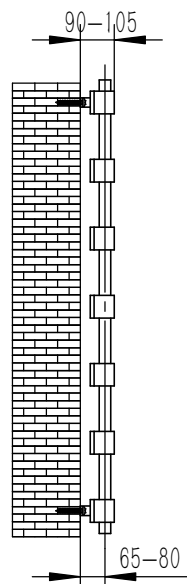

RIESI

FRONT VIEW

SIDE VIEW

BACK VIEW

TOP VIEW

SUPPLIED INSTALLATION ACCESSORIES

BLANKING PLUG 1PCS

INSERT 4PCS

SCREW 4PCS

AIR VENT 1PCS

BRACKET 4PCS

WALL PLUG 4PCS

GRAB SCREW 4PCS

SCREW 4PCS

ALIEN KEYS 1PCS

- Vertical Mounting
- Optional 304 QUALITY STAINLESS STEEL RADIATOR (RNS-RIE612:RIESI RADIATOR)
- POLISHED
- MAX Operational Pressure:10Bar
- Inlet/Outlet:1/2"Female Pipe Thread
- All Dimensions are in mm

Product Name	Product Cude	Height	Width	Thick Ness	Plumbing Axes Center to Center	Hanger Axes Horizontal	Hanger To Bottom of the Product	Hanger Axes Vertical	Water Volume	Empty Weight	Thermal Output
		H	W	D	C	S	F	G	-	-	Wat-Btu/hr($\Delta 50^\circ$)
		mm	mm	mm	mm	mm	mm	mm	mm	L	kg
RIESI	RNS-RIE612	1200	600	64	50	50	1140	1080			