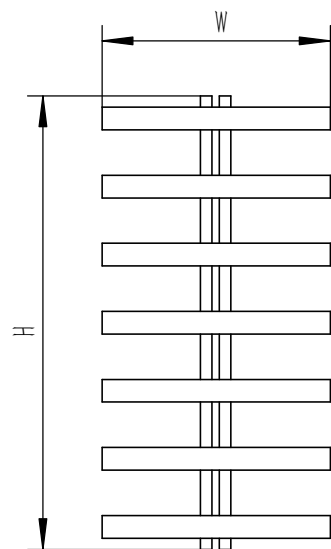

RIESI

FRONT VIEW

SIDE VIEW

BACK VIEW

TOP VIEW

SUPPLIED INSTALLATION ACCESSORIES

BLANKING PLUG 1PCS

INSERT 4PCS

SCREW 4PCS

AIR VENT 1PCS

BRACKET 4PCS

WALL PLUG 4PCS

GRAB SCREW 4PCS

SCREW 4PCS

ALIEN KEYS 1PCS

- Vertical Mounting
- Optional 304 QUALITY STAINLESS STEEL RADIATOR (RNS-RIE612:RIESI RADIATOR)
- POLISHED
- MAX Operational Pressure:10Bar
- Inlet/Outlet:1/2"Female Pipe Thread
- All Dimensions are in mm

Product Name	Product Cude	Height	Width	Thick Ness	Plumbing Axes Center to Center	Hanger Axes Horizontal	Hanger To Bottom of the Product	Hanger Axes Vertical	Water Volume	Empty Weight	Thermal Output
		H	W	D	C	S	F	G	-	-	Wat-Btu/hr($\Delta 50^\circ$)
		mm	mm	mm	mm	mm	mm	mm	mm	L	kg
RIESI	RNS-RIE612	1200	600	64	50	50	1140	1080			