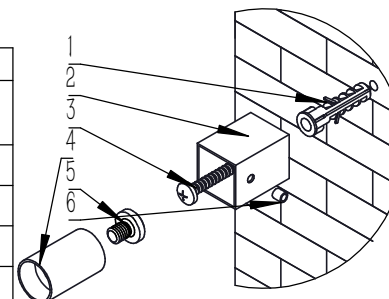

SCREW 4PCS

AIR VENT 1PCS

BRACKET 4PCS

WALL PLUG 4PCS

GRAB SCREW 4PCS

SCREW 4PCS

ALIEN KEYS 1PCS

- Vertical Mounting
- Optional 304 QUALITY STAINLESS STEEL RADIATOR (RNS-RIE612:RIESI RADIATOR)
- POLISHED
- MAX Operational Pressure:10Bar
- Inlet/Outlet:1/2"Female Pipe Thread
- All Dimensions are in mm

Product Name	Product Cude	Height	Width	Thick Ness	Plumbing Axes Center to Center	Hanger Axes Horizontal	Hanger To Bottom of the Product	Hanger Axes Vertical	Water Volume	Empty Weight	Thermal Output
		H	W	D	C	S	F	G	-	-	Wat-Btu/hr($\Delta 50^\circ$)
		mm	mm	mm	mm	mm	mm	mm	mm	L	kg
RIESI	RNS-RIE612	1200	600	64	50	50	1140	1080			