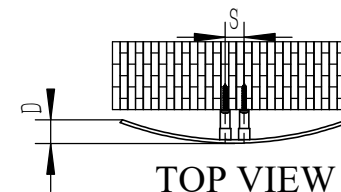

TOP VIEW

SUPPLIED INSTALLATION ACCESSORIES