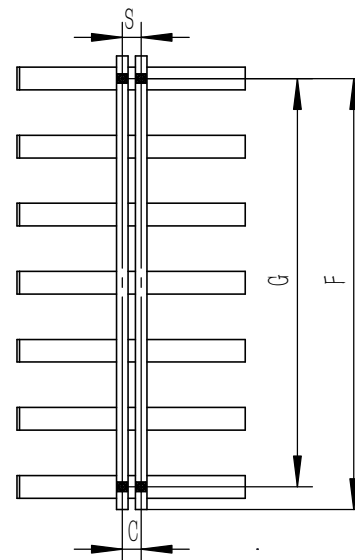

RIESI

FRONT VIEW

SIDE VIEW

BACK VIEW

TOP VIEW

SUPPLIED INSTALLATION ACCESSORIES

BLANKING PLUG 1PCS

INSERT 4PCS

SCREW 4PCS

AIR VENT 1PCS

BRACKET 4PCS

WALL PLUG 4PCS

GRAB SCREW 4PCS

SCREW 4PCS

ALIEN KEYS 1PCS

- Vertical Mounting
- Optional 304 QUALITY STAINLESS STEEL RADIATOR (RNS-RIE612:RIESI RADIATOR)
- POLISHED
- MAX Operational Pressure:10Bar
- Inlet/Outlet:1/2"Female Pipe Thread
- All Dimensions are in mm

Product Name	Product Cude	Height	Width	Thick Ness	Plumbing Axes Center to Center	Hanger Axes Horizontal	Hanger To Bottom of the Product	Hanger Axes Vertical	Water Volume	Empty Weight	Thermal Output
		H	W	D	C	S	F	G	-	-	Wat-Btu/hr($\Delta 50^\circ$)
		mm	mm	mm	mm	mm	mm	mm	mm	L	kg
RIESI	RNS-RIE612	1200	600	64	50	50	1140	1080			