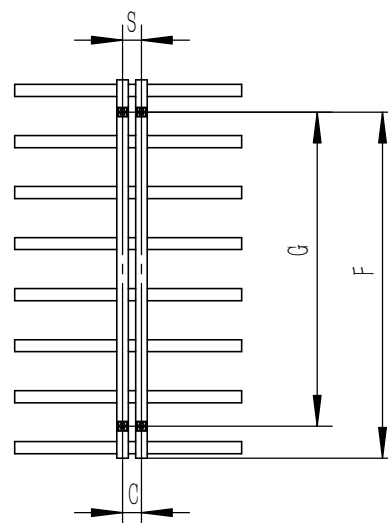

# PIZZO

FRONT VIEW

SIDE VIEW

BACK VIEW

TOP VIEW

SCREW 4PCS

ALIEN KEYS 1PCS

- Vertical Mounting
- Optional 304 QUALITY STAINLESS STEEL RADIATOR (RNS-PZ610:PIZZO RADIATOR)
- POLISHED
- MAX Operational Pressure:10Bar
- Inlet/Outlet:1/2"Female Pipe Thread
- All Dimensions are in mm

Product Name	Product Cude	Height	Width	Thick Ness	Plumbing Axes Center to Center	Hanger Axes Horizontal	Hanger To Bottom of the Product	Hanger Axes Vertical	Water Volume	Empty Weight	Thermal Output
		H	W	D	C	S	F	G	-	-	Wat-Btu/hr( $\Delta 50^\circ$ )
		mm	mm	mm	mm	mm	mm	mm	mm	L	kg
PIZZO	RNS-PZ610	1001	600	62	50	50	916	831			