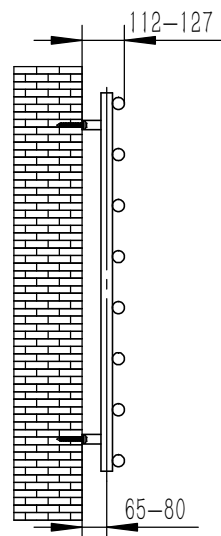

# PIZZO

FRONT VIEW

SIDE VIEW

BACK VIEW

TOP VIEW

SCREW 4PCS

ALIEN KEYS 1PCS

- Vertical Mounting
- Optional 304 QUALITY STAINLESS STEEL RADIATOR (RNS-PZ610:PIZZO RADIATOR)
- POLISHED
- MAX Operational Pressure:10Bar
- Inlet/Outlet:1/2"Female Pipe Thread
- All Dimensions are in mm

Product Name	Product Cude	Height	Width	Thick Ness	Plumbing Axes Center to Center	Hanger Axes Horizontal	Hanger To Bottom of the Product	Hanger Axes Vertical	Water Volume	Empty Weight	Thermal Output
		H	W	D	C	S	F	G	-	-	Wat-Btu/hr( $\Delta 50^\circ$ )
		mm	mm	mm	mm	mm	mm	mm	mm	L	kg
PIZZO	RNS-PZ610	1001	600	62	50	50	916	831			