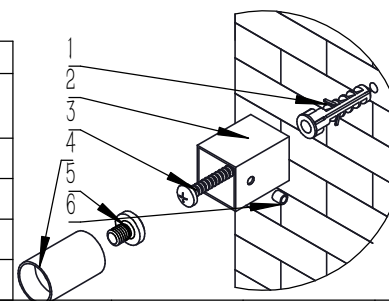

# PIZZO

FRONT VIEW

SIDE VIEW

BACK VIEW

TOP VIEW

## SUPPLIED INSTALLATION ACCESSORIES

BLANKING PLUG 1PCS

INSERT 4PCS

SCREW 4PCS

AIR VENT 1PCS

BRACKET 4PCS

WALL PLUG 4PCS

GRAB SCREW 4PCS

SCREW 4PCS

ALIEN KEYS 1PCS

- Vertical Mounting
- Optional 304 QUALITY STAINLESS STEEL RADIATOR (RNS-PZ610:PIZZO RADIATOR)
- POLISHED
- MAX Operational Pressure:10Bar
- Inlet/Outlet:1/2"Female Pipe Thread
- All Dimensions are in mm