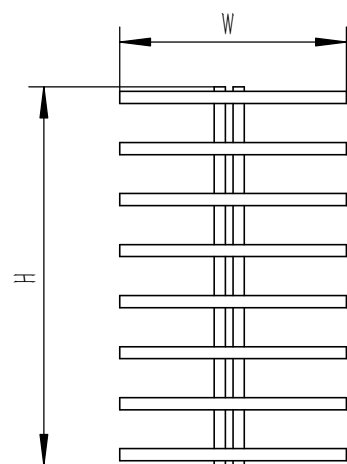

# PIZZO

FRONT VIEW

SIDE VIEW

BACK VIEW

TOP VIEW

SCREW 4PCS

ALIEN KEYS 1PCS

- Vertical Mounting
- Optional 304 QUALITY STAINLESS STEEL RADIATOR (RNS-PZ610:PIZZO RADIATOR)
- POLISHED
- MAX Operational Pressure:10Bar
- Inlet/Outlet:1/2"Female Pipe Thread
- All Dimensions are in mm

Product Name	Product Cude	Height	Width	Thick Ness	Plumbing Axes Center to Center	Hanger Axes Horizontal	Hanger To Bottom of the Product	Hanger Axes Vertical	Water Volume	Empty Weight	Thermal Output
		H	W	D	C	S	F	G	-	-	Wat-Btu/hr( $\Delta 50^\circ$ )
		mm	mm	mm	mm	mm	mm	mm	mm	L	kg
PIZZO	RNS-PZ610	1001	600	62	50	50	916	831			