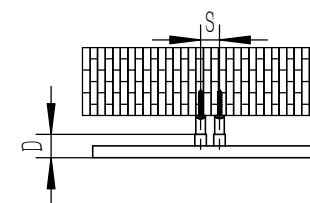

# PIZZO

FRONT VIEW

SIDE VIEW

BACK VIEW

TOP VIEW

SCREW 4PCS

ALIEN KEYS 1PCS

- Vertical Mounting
- Optional 304 QUALITY STAINLESS STEEL RADIATOR (RNS-PZ610:PIZZO RADIATOR)
- POLISHED
- MAX Operational Pressure:10Bar
- Inlet/Outlet:1/2"Female Pipe Thread
- All Dimensions are in mm

Product Name	Product Cude	Height	Width	Thick Ness	Plumbing Axes Center to Center	Hanger Axes Horizontal	Hanger To Bottom of the Product	Hanger Axes Vertical	Water Volume	Empty Weight	Thermal Output
		H	W	D	C	S	F	G	-	-	Wat-Btu/hr( $\Delta 50^\circ$ )
		mm	mm	mm	mm	mm	mm	mm	mm	L	kg
PIZZO	RNS-PZ610	1001	600	62	50	50	916	831			