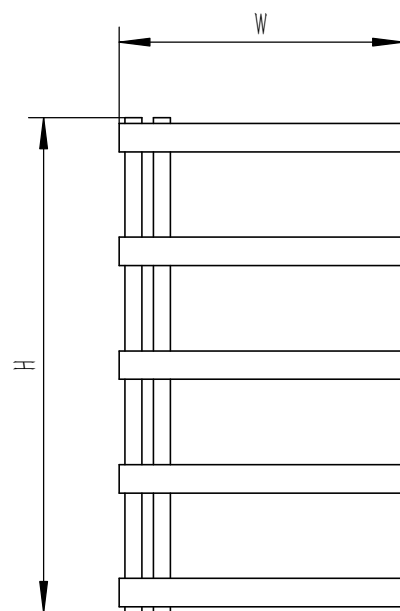

PIAZZA

FRONT VIEW

SIDE VIEW

BACK VIEW

TOP VIEW

SUPPLIED INSTALLATION ACCESSORIES

BLANKING PLUG 1PCS

INSERT 4PCS

SCREW 4PCS

AIR VENT 1PCS

BRACKET 4PCS

WALL PLUG 4PCS

GRAB SCREW 4PCS

SCREW 4PCS

ALIEN KEYS 1PCS

- Vertical Mounting
- Optional 304 QUALITY STAINLESS STEEL RADIATOR (RNSPZA0875P:PIAZZA RADIATOR)
- POLISHED
- MAX Operational Pressure:10Bar
- Inlet/Outlet:1/2"Female Pipe Thread
- All Dimensions are in mm

Product Name	Product Code	Height	Width	Thick Ness	Plumbing Axes Center to Center	Hanger Axes Horizontal	Hanger To Bottom of the Product	Hanger Axes Vertical	Water Volume	Empty Weight
		H	W	D	C	S	F	G	-	-
		mm	mm	mm	mm	mm	mm	mm	mm	L
PIAZZA	RNSPZA0875P	870	500	80	50	50	735	600	6.32	5.31
PIAZZA	RNSPZA1275P	1270	500	80	50	50	1135	1000	8.96	7.35
PIAZZA	RNSPZA1675P	1670	500	80	50	50	1535	1400	11.60	9.39