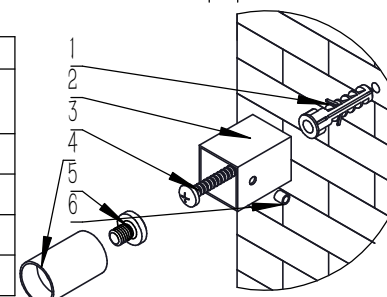

SCREW 4PCS

AIR VENT 1PCS

BRACKET 4PCS

WALL PLUG 4PCS

GRAB SCREW 4PCS

SCREW 4PCS

ALIEN KEYS 1PCS

- Vertical Mounting
- Optional 304 QUALITY STAINLESS STEEL RADIATOR (RNSPZA0875P:PIAZZA RADIATOR)
- POLISHED
- MAX Operational Pressure:10Bar
- Inlet/Outlet:1/2"Female Pipe Thread
- All Dimensions are in mm

Product Name	Product Code	Height	Width	Thick Ness	Plumbing Axes Center to Center	Hanger Axes Horizontal	Hanger To Bottom of the Product	Hanger Axes Vertical	Water Volume	Empty Weight
		H	W	D	C	S	F	G	-	-
		mm	mm	mm	mm	mm	mm	mm	mm	L
PIAZZA	RNSPZA0875P	870	500	80	50	50	735	600	6.32	5.31
PIAZZA	RNSPZA1275P	1270	500	80	50	50	1135	1000	8.96	7.35
PIAZZA	RNSPZA1675P	1670	500	80	50	50	1535	1400	11.60	9.39