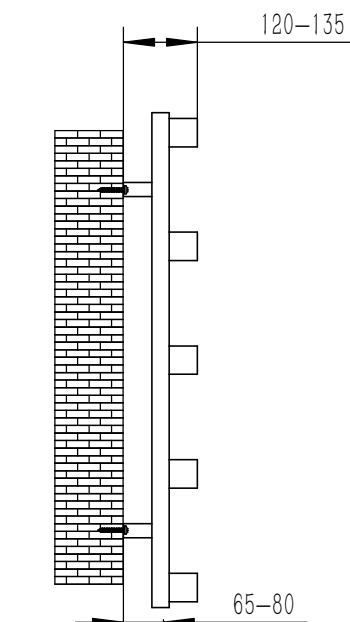

PIAZZA

FRONT VIEW

SIDE VIEW

BACK VIEW

TOP VIEW

SUPPLIED INSTALLATION ACCESSORIES

BLANKING PLUG 1PCS

INSERT 4PCS

SCREW 4PCS

AIR VENT 1PCS

BRACKET 4PCS

WALL PLUG 4PCS

GRAB SCREW 4PCS

SCREW 4PCS

ALIEN KEYS 1PCS

- Vertical Mounting
- Optional 304 QUALITY STAINLESS STEEL RADIATOR (RNSPZA0875P:PIAZZA RADIATOR)
- POLISHED
- MAX Operational Pressure:10Bar
- Inlet/Outlet:1/2"Female Pipe Thread
- All Dimensions are in mm

Product Name	Product Code	Height	Width	Thick Ness	Plumbing Axes Center to Center	Hanger Axes Horizontal	Hanger To Bottom of the Product	Hanger Axes Vertical	Water Volume	Empty Weight
		H	W	D	C	S	F	G	-	-
		mm	mm	mm	mm	mm	mm	mm	mm	L
PIAZZA	RNSPZA0875P	870	500	80	50	50	735	600	6.32	5.31
PIAZZA	RNSPZA1275P	1270	500	80	50	50	1135	1000	8.96	7.35
PIAZZA	RNSPZA1675P	1670	500	80	50	50	1535	1400	11.60	9.39