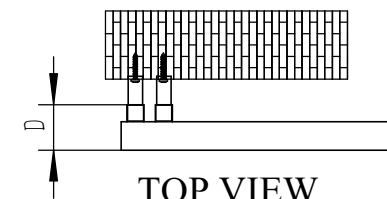

TOP VIEW

SUPPLIED INSTALLATION ACCESSORIES

- -Vertical Mounting
- -Optional 304 QUALITY STAINLESS STEEL RADIATOR (RNSPZA0875P:PIAZZA RADIATOR)
- -POLISHED
- -MAX Operational Pressure:10Bar
- -Inlet/Outlet:1/2"Female Pipe Thread
- -All Dimensions are in mm