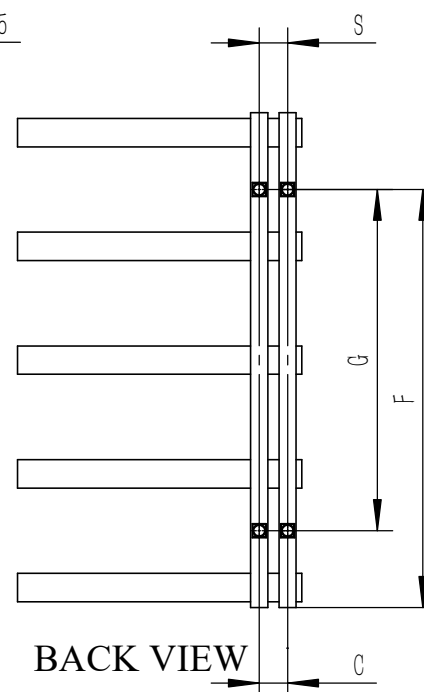

PIAZZA

FRONT VIEW

SIDE VIEW

BACK VIEW

TOP VIEW

SUPPLIED INSTALLATION ACCESSORIES

BLANKING PLUG 1PCS

INSERT 4PCS

SCREW 4PCS

AIR VENT 1PCS

BRACKET 4PCS

WALL PLUG 4PCS

GRAB SCREW 4PCS

SCREW 4PCS

ALIEN KEYS 1PCS

- Vertical Mounting
- Optional 304 QUALITY STAINLESS STEEL RADIATOR (RNSPZA0875P:PIAZZA RADIATOR)
- POLISHED
- MAX Operational Pressure:10Bar
- Inlet/Outlet:1/2"Female Pipe Thread
- All Dimensions are in mm

Product Name	Product Code	Height	Width	Thick Ness	Plumbing Axes Center to Center	Hanger Axes Horizontal	Hanger To Bottom of the Product	Hanger Axes Vertical	Water Volume	Empty Weight
		H	W	D	C	S	F	G	-	-
		mm	mm	mm	mm	mm	mm	mm	mm	L
PIAZZA	RNSPZA0875P	870	500	80	50	50	735	600	6.32	5.31
PIAZZA	RNSPZA1275P	1270	500	80	50	50	1135	1000	8.96	7.35
PIAZZA	RNSPZA1675P	1670	500	80	50	50	1535	1400	11.60	9.39