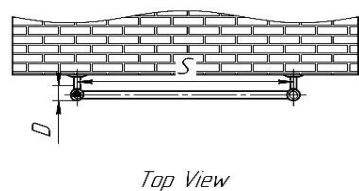

MISA - 530

SUPPLIED INSTALLATION ACCESSORIES

MATERIAL DETAILS

- Vertical mounting
- Optional 304 QUALITY STAINLESS STEEL TOWEL RADIATOR
- Polished
- Max operational pressure: 10 Bar
- Inlet/Outlet: 1/2" female pipe thread
- All dimensions are in mm

Product name	Product code	Height	Width	Thickness	Plumbing axes center to center	Hanger axes horizontal	Hanger to bottom of the product	Hanger axes vertical	Water volume	Empty weight	
		H	W	D	C	S	F	G	-	-	
		mm	mm	mm	mm	mm	mm	mm	mm	L	kg
MISA 530 x 720	RNS-MSA072	720	530	40	500	500	630	540	1,54	5,31	
MISA 530 x 1120	RNS-MSA112	1120	530	40	500	500	1030	940	2,37	7,8	
MISA 530 x 1450	RNS-MSA145	1450	530	40	500	500	1360	1270	3,13	9,92	

www.reinadesign.co.uk

info@atayglobal.com

Tel: +44 1787 238540