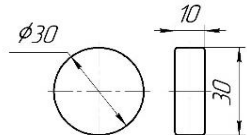

MATERIAL DETAILS

- Vertical mounting
- Optional 304 QUALITY STAINLESS STEEL TOWEL RADIATOR
- Polished
- Max operational pressure: 10 Bar
- Inlet/Outlet: 1/2" female pipe thread
- All dimensions are in mm

Product name	Product code	Height	Width	Thickness	Plumbing axes center to center	Hanger axes horizontal	Hanger to bottom of the product	Hanger axes vertical	Water volume	Empty weight	
		H	W	D	C	S	F	G	-	-	
		mm	mm	mm	mm	mm	mm	mm	mm	L	kg
MISA 530 x 720	RNS-MSA072	720	530	40	500	500	630	540	1,54	5,31	
MISA 530 x 1120	RNS-MSA112	1120	530	40	500	500	1030	940	2,37	7,8	
MISA 530 x 1450	RNS-MSA145	1450	530	40	500	500	1360	1270	3,13	9,92