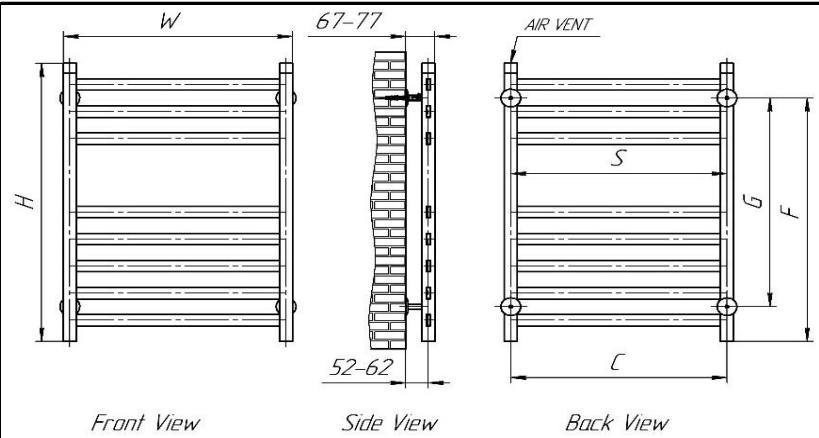

MISA - 530

SUPPLIED INSTALLATION ACCESSORIES

MATERIAL DETAILS

- Vertical mounting
- Optional 304 QUALITY STAINLESS STEEL TOWEL RADIATOR
- Polished
- Max operational pressure: 10 Bar
- Inlet/Outlet: 1/2" female pipe thread
- All dimensions are in mm

Product name	Product code	Height	Width	Thickness	Plumbing axes center to center	Hanger axes horizontal	Hanger to bottom of the product	Hanger axes vertical	Water volume	Empty weight	
		H	W	D	C	S	F	G	-	-	
		mm	mm	mm	mm	mm	mm	mm	mm	L	kg
MISA 530 x 720	RNS-MSA072	720	530	40	500	500	630	540	1,54	5,31	
MISA 530 x 1120	RNS-MSA112	1120	530	40	500	500	1030	940	2,37	7,8	
MISA 530 x 1450	RNS-MSA145	1450	530	40	500	500	1360	1270	3,13	9,92	

www.reinadesign.co.uk

info@atayglobal.com

Tel: +44 1787 238540