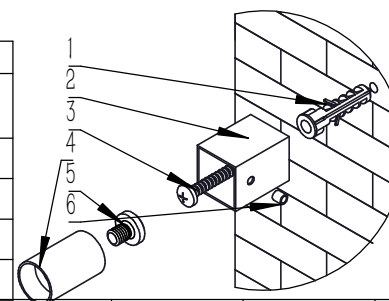

KREON

FRONT VIEW

SIDE VIEW

BACK VIEW

TOP VIEW

SUPPLIED INSTALLATION ACCESSORIES

INSERT 4PCS

SCREW 4PCS

BRACKET 4PCS

WALL PLUG 4PCS

GRAB SCREW 4PCS

SCREW 4PCS

ALIEN KEYS 1PCS

- Vertical Mounting
- Optional 304 QUALITY STAINLESS STEEL RADIATOR (RNS-KN5116:KREON RADIATOR)
- POLISHED
- MAX Operational Pressure:10Bar
- Inlet/Outlet:1/2"Female Pipe Thread
- All Dimensions are in mm

Product Name	Product Cude	Height	Width	Thick Ness	Plumbing Axes Center to Center	Hanger Axes Horizontal	Hanger To Bottom of the Product	Hanger Axes Vertical	Water Volume	Empty Weight	Thermal Output
		H	W	D	C	S	F	G	-	-	Wat-Btu/hr($\Delta 50^\circ$)
		mm	mm	mm	mm	mm	mm	mm	mm	L	kg
KREON	RNS-KN5078	780	500	40	460	460	630	480			
KREON	RNS-KN5116	1160	500	40	460	460	1010	860			