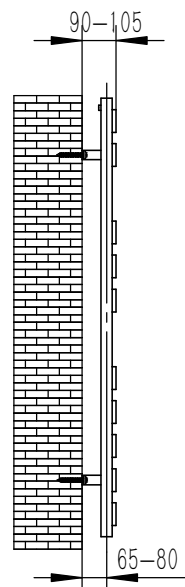

KREON

FRONT VIEW

SIDE VIEW

BACK VIEW

TOP VIEW

SUPPLIED INSTALLATION ACCESSORIES

INSERT 4PCS

SCREW 4PCS

BRACKET 4PCS

WALL PLUG 4PCS

GRAB SCREW 4PCS

SCREW 4PCS

ALIEN KEYS 1PCS

- Vertical Mounting
- Optional 304 QUALITY STAINLESS STEEL RADIATOR (RNS-KN5116:KREON RADIATOR)
- POLISHED
- MAX Operational Pressure:10Bar
- Inlet/Outlet:1/2"Female Pipe Thread
- All Dimensions are in mm

Product Name	Product Cude	Height	Width	Thick Ness	Plumbing Axes Center to Center	Hanger Axes Horizontal	Hanger To Bottom of the Product	Hanger Axes Vertical	Water Volume	Empty Weight	Thermal Output
		H	W	D	C	S	F	G	-	-	Wat-Btu/hr($\Delta 50^\circ$)
		mm	mm	mm	mm	mm	mm	mm	mm	L	kg
KREON	RNS-KN5078	780	500	40	460	460	630	480			
KREON	RNS-KN5116	1160	500	40	460	460	1010	860			