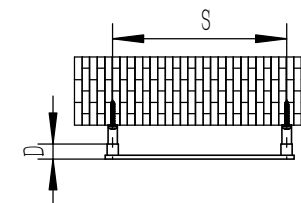

KREON

FRONT VIEW

SIDE VIEW

BACK VIEW

TOP VIEW

SUPPLIED INSTALLATION ACCESSORIES

INSERT 4PCS

SCREW 4PCS

BRACKET 4PCS

WALL PLUG 4PCS

GRAB SCREW 4PCS

SCREW 4PCS

ALIEN KEYS 1PCS

- Vertical Mounting
- Optional 304 QUALITY STAINLESS STEEL RADIATOR (RNS-KN5116:KREON RADIATOR)
- POLISHED
- MAX Operational Pressure:10Bar
- Inlet/Outlet:1/2"Female Pipe Thread
- All Dimensions are in mm

Product Name	Product Cude	Height	Width	Thick Ness	Plumbing Axes Center to Center	Hanger Axes Horizontal	Hanger To Bottom of the Product	Hanger Axes Vertical	Water Volume	Empty Weight	Thermal Output
		H	W	D	C	S	F	G	-	-	Wat-Btu/hr($\Delta 50^\circ$)
		mm	mm	mm	mm	mm	mm	mm	mm	L	kg
KREON	RNS-KN5078	780	500	40	460	460	630	480			
KREON	RNS-KN5116	1160	500	40	460	460	1010	860			