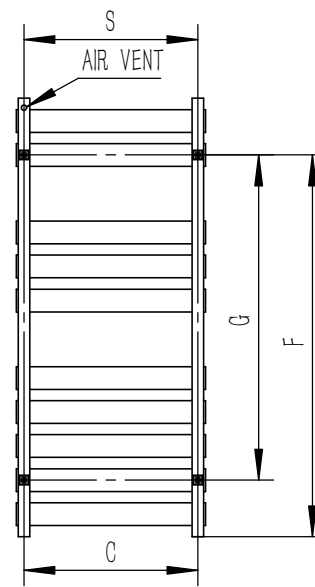

KREON

FRONT VIEW

SIDE VIEW

BACK VIEW

TOP VIEW

SUPPLIED INSTALLATION ACCESSORIES

INSERT 4PCS

SCREW 4PCS

BRACKET 4PCS

WALL PLUG 4PCS

GRAB SCREW 4PCS

SCREW 4PCS

ALIEN KEYS 1PCS

- Vertical Mounting
- Optional 304 QUALITY STAINLESS STEEL RADIATOR (RNS-KN5116:KREON RADIATOR)
- POLISHED
- MAX Operational Pressure:10Bar
- Inlet/Outlet:1/2"Female Pipe Thread
- All Dimensions are in mm

Product Name	Product Cude	Height	Width	Thick Ness	Plumbing Axes Center to Center	Hanger Axes Horizontal	Hanger To Bottom of the Product	Hanger Axes Vertical	Water Volume	Empty Weight	Thermal Output
		H	W	D	C	S	F	G	-	-	Wat-Btu/hr($\Delta 50^\circ$)
		mm	mm	mm	mm	mm	mm	mm	mm	L	kg
KREON	RNS-KN5078	780	500	40	460	460	630	480			
KREON	RNS-KN5116	1160	500	40	460	460	1010	860			