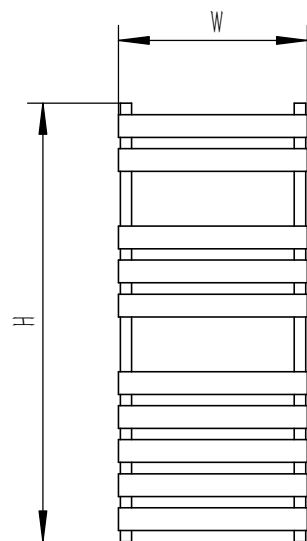

KREON

FRONT VIEW

SIDE VIEW

BACK VIEW

TOP VIEW

SUPPLIED INSTALLATION ACCESSORIES

INSERT 4PCS

SCREW 4PCS

BRACKET 4PCS

WALL PLUG 4PCS

GRAB SCREW 4PCS

SCREW 4PCS

ALIEN KEYS 1PCS

- Vertical Mounting
- Optional 304 QUALITY STAINLESS STEEL RADIATOR (RNS-KN5116:KREON RADIATOR)
- POLISHED
- MAX Operational Pressure:10Bar
- Inlet/Outlet:1/2"Female Pipe Thread
- All Dimensions are in mm

Product Name	Product Cude	Height	Width	Thick Ness	Plumbing Axes Center to Center	Hanger Axes Horizontal	Hanger To Bottom of the Product	Hanger Axes Vertical	Water Volume	Empty Weight	Thermal Output
		H	W	D	C	S	F	G	-	-	Wat-Btu/hr($\Delta 50^\circ$)
		mm	mm	mm	mm	mm	mm	mm	mm	L	kg
KREON	RNS-KN5078	780	500	40	460	460	630	480			
KREON	RNS-KN5116	1160	500	40	460	460	1010	860			