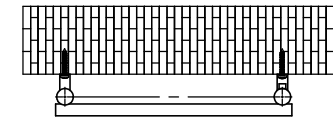

HELIN

TOP VIEW

SUPPLIED INSTALLATION ACCESSORIES

ALLEN KEY 1PCS

SMALL SCREW 4PCS

WALL PLUG 4PCS

SCREW 4PCS

AIR VENT 1PCS

BUCKET 4PCS

WALL BUCKET 4PCS

- Vertical Mounting
- Optional 304 QUALITY STAINLESS STEEL RADIATOR (RNS-HLN5112P:HELIN RADIATOR)
- POLISHED
- MAX Operational Pressure:10Bar
- Inlet/Outlet:1/2"Female Pipe Thread
- All Dimensions are in mm

Product Name	Product Cude	Height	Width	Thick Ness	Plumbing Axes Center to Center	Hanger Axes Horizontal	Hanger To Bottom of the Product	Hanger Axes Vertical	Water Volume	Empty Weight	Thermal Output
		H	W	D	C	S	F	G	-	-	Wat-Btu/hr($\Delta 50^\circ$)
		mm	mm	mm	mm	mm	mm	mm	mm	L	kg
RNS-HLN5080P	HELIN 500/10(2+3+5)	826	500	58	460	460	737.5	649	5.4	9.2	375-1279
RNS-HLN5112P	HELIN 500/15(3+5+7)	1121	500	58	460	460	1032.5	944	8.1	12.7	550-1876
RNS-HLN5153P	HELIN 500/20(3+4+5+8)	1534	500	58	460	460	1445.5	1357	10.8	17.9	737-2515