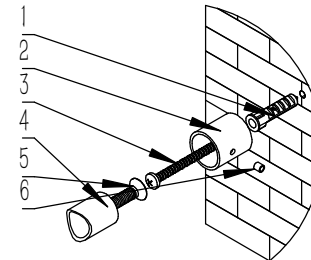

HELIN

TOP VIEW

SUPPLIED INSTALLATION ACCESSORIES

ALLEN KEY 1PCS

SMALL SCREW 4PCS

WALL PLUG 4PCS

SCREW 4PCS

AIR VENT 1PCS

BUCKET 4PCS

WALL BUCKET 4PCS

- Vertical Mounting
- Optional 304 QUALITY STAINLESS STEEL RADIATOR (RNS-HLN5112P:HELIN RADIATOR)
- POLISHED
- MAX Operational Pressure:10Bar
- Inlet/Outlet:1/2"Female Pipe Thread
- All Dimensions are in mm