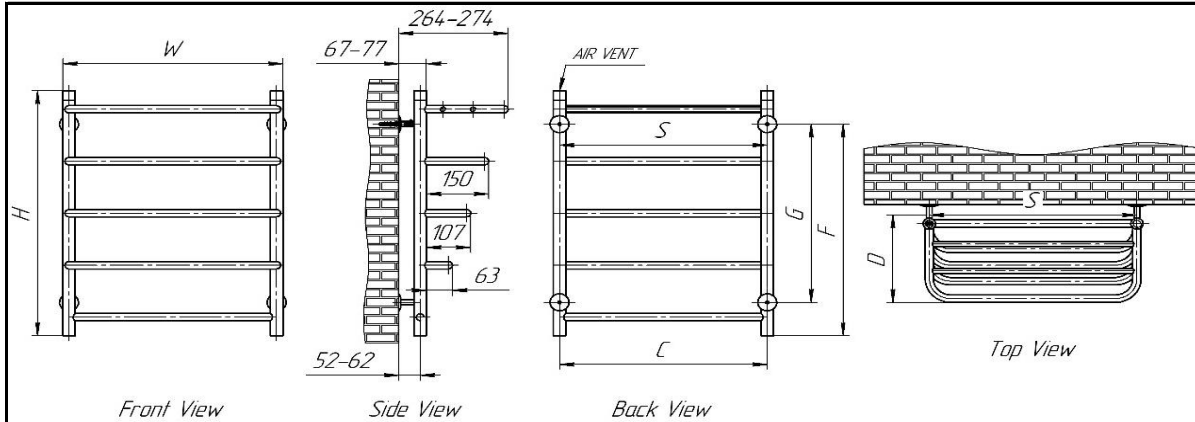

ELVO - 530

SUPPLIED INSTALLATION ACCESSORIES

MATERIAL DETAILS

- Vertical mounting
- Optional 304 QUALITY STAINLESS STEEL TOWEL RADIATOR
- Polished
- Max operational pressure: 10 Bar
- Inlet/Outlet: 1/2" female pipe thread
- All dimensions are in mm

Product name	Product code	Height	Width	Thickness	Plumbing axes center to center	Hanger axes horizontal	Hanger to bottom of the product	Hanger axes vertical	Water volume	Empty weight	
		H	W	D	C	S	F	G	-	-	
		mm	mm	mm	mm	mm	mm	mm	mm	L	kg
ELVO 530 x 660	RNS-ELO066	660	530	237	500	500	570	480	1,59	4,7	

www.reinadesign.co.uk

info@atayglobal.com

Tel: +44 1787 238540