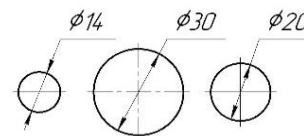

MATERIAL DETAILS

- Vertical mounting
- Optional 304 QUALITY STAINLESS STEEL TOWEL RADIATOR
- Polished
- Max operational pressure: 10 Bar
- Inlet/Outlet: 1/2" female pipe thread
- All dimensions are in mm

Product name	Product code	Height	Width	Thickness	Plumbing axes center to center	Hanger axes horizontal	Hanger to bottom of the product	Hanger axes vertical	Water volume	Empty weight	
		H	W	D	C	S	F	G	-	-	
		mm	mm	mm	mm	mm	mm	mm	mm	L	kg
ELVO 530 x 660	RNS-ELO066	660	530	237	500	500	570	480	1,59	4,7