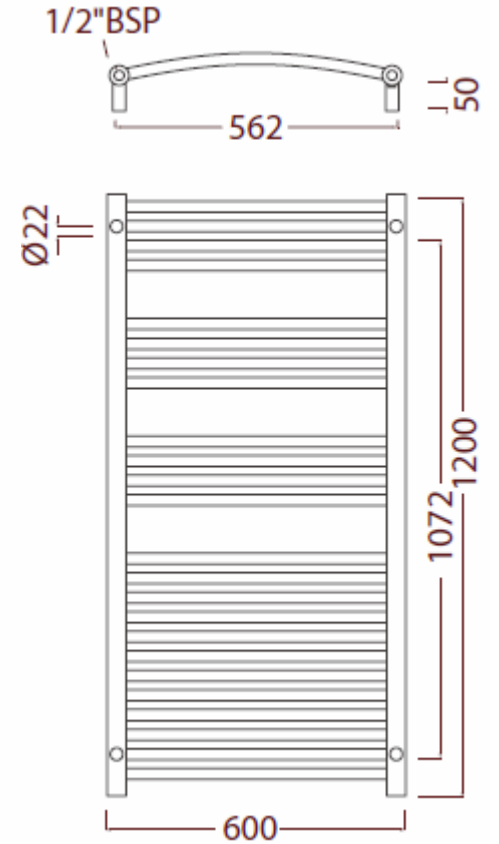

Premier XL Curved Range

800x500

800x600

1200x500

1200x600

Luxury Bathroom Solutions

1800x500

1800x600