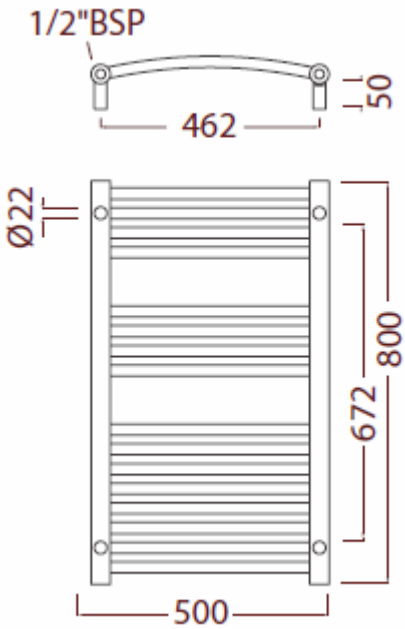

Premier XL Curved Range

800x500

800x600

1200x500

1200x600

Luxury Bathroom Solutions

1800x500

1800x600