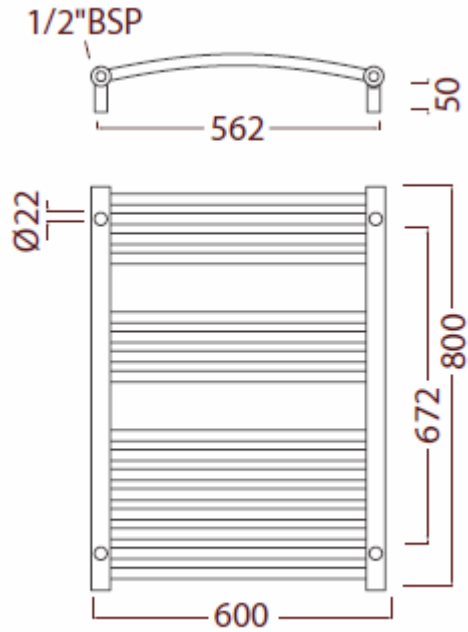

Premier XL Curved Range

800x500

800x600

1200x500

1200x600

Luxury Bathroom Solutions

1800x500

1800x600