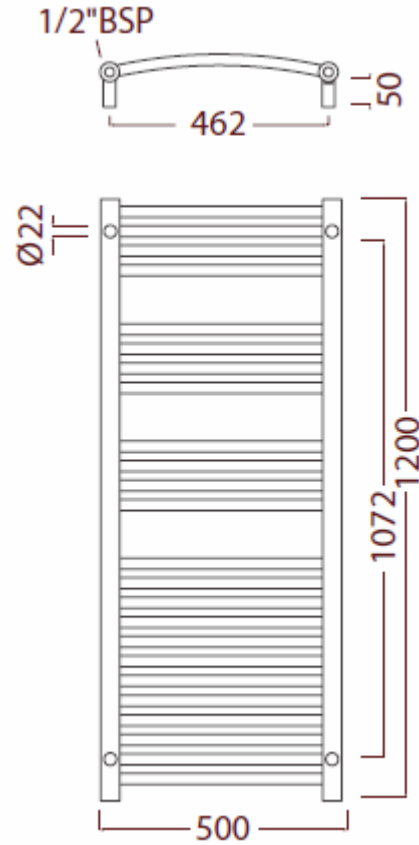

Premier XL Curved Range

800x500

800x600

1200x500

1200x600

Luxury Bathroom Solutions

1800x500

1800x600