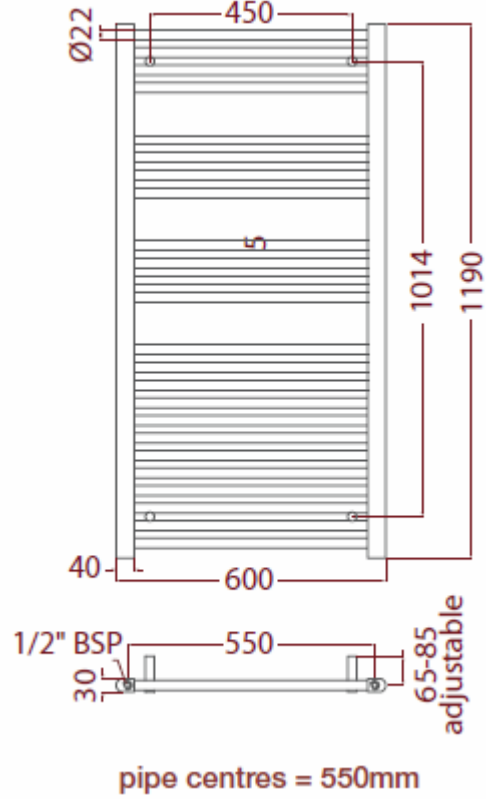

Premier Flat Range

800x400

800x500

800x600

1200x400

Luxury Bathroom Solutions

1200x500

1200x600

1500x400

1500x500

1500x600

1800x400

1800x500

1800x600