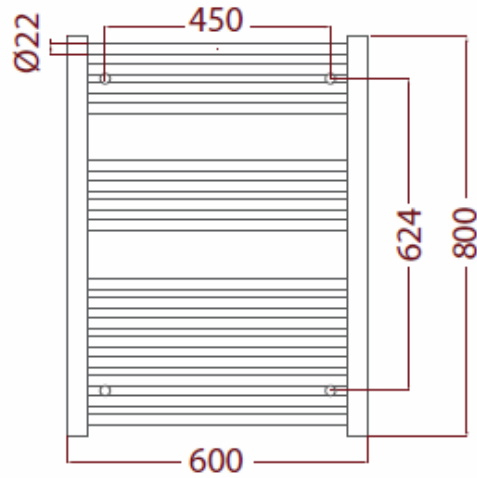

Premier Curved Range

800x500

800x600

1200x500

1200x600

pipe centres = 450mm

pipe centres = 550mm

pipe centres = 450mm

pipe centres = 550mm

Luxury Bathroom Solutions

1500x500

1500x600

1800x500

1800x600

pipe centres = 450mm

pipe centres = 550mm

pipe centres = 450mm

pipe centres = 550mm