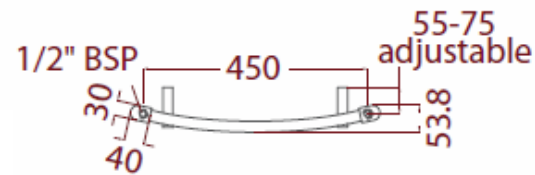

Premier Curved Range

800x500

800x600

1200x500

1200x600

pipe centres = 450mm

pipe centres = 550mm

pipe centres = 450mm

pipe centres = 550mm

Luxury Bathroom Solutions

1500x500

1500x600

1800x500

1800x600

pipe centres = 450mm

pipe centres = 550mm

pipe centres = 450mm

pipe centres = 550mm