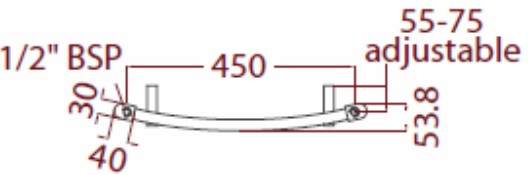

Premier Curved Range

800x500

800x600

1200x500

1200x600

pipe centres = 450mm

pipe centres = 550mm

pipe centres = 450mm

pipe centres = 550mm

Luxury Bathroom Solutions

1500x500

1500x600

1800x500

1800x600

pipe centres = 450mm

pipe centres = 550mm

pipe centres = 450mm

pipe centres = 550mm