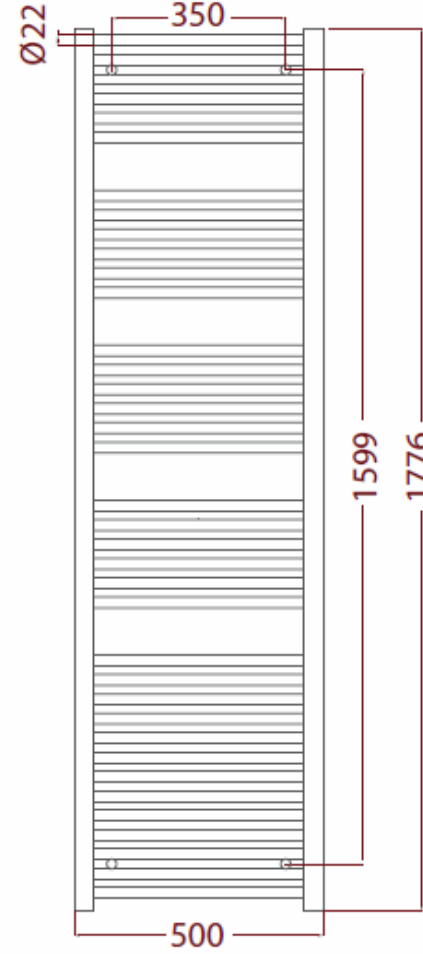

Premier Curved Range

800x500

800x600

1200x500

1200x600

pipe centres = 450mm

pipe centres = 550mm

pipe centres = 450mm

pipe centres = 550mm

Luxury Bathroom Solutions

1500x500

1500x600

1800x500

1800x600

pipe centres = 450mm

pipe centres = 550mm

pipe centres = 450mm

pipe centres = 550mm