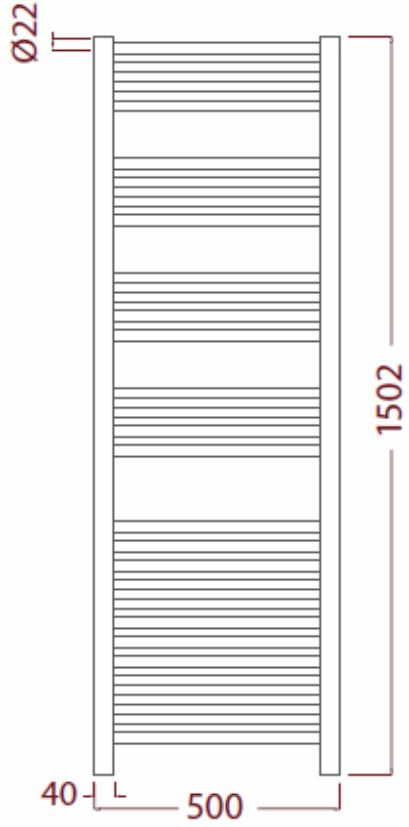

Premier Curved Range

800x500

800x600

1200x500

1200x600

pipe centres = 450mm

pipe centres = 550mm

pipe centres = 450mm

pipe centres = 550mm

Luxury Bathroom Solutions

1500x500

1500x600

1800x500

1800x600

pipe centres = 450mm

pipe centres = 550mm

pipe centres = 450mm

pipe centres = 550mm