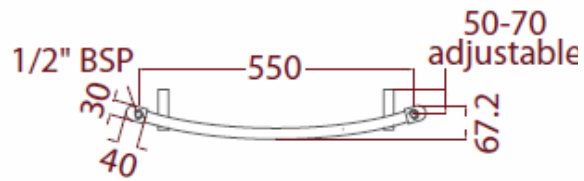

Premier Curved Range

800x500

800x600

1200x500

1200x600

pipe centres = 450mm

pipe centres = 550mm

pipe centres = 450mm

pipe centres = 550mm

Luxury Bathroom Solutions

1500x500

1500x600

1800x500

1800x600

pipe centres = 450mm

pipe centres = 550mm

pipe centres = 450mm

pipe centres = 550mm