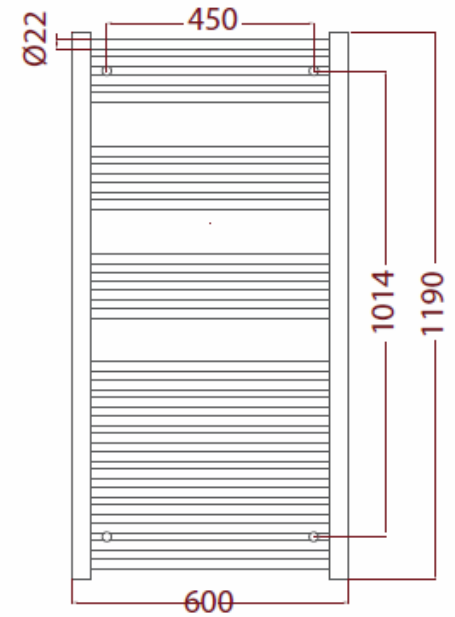

Premier Curved Range

800x500

800x600

1200x500

1200x600

pipe centres = 450mm

pipe centres = 550mm

pipe centres = 450mm

pipe centres = 550mm

Luxury Bathroom Solutions

1500x500

1500x600

1800x500

1800x600

pipe centres = 450mm

pipe centres = 550mm

pipe centres = 450mm

pipe centres = 550mm