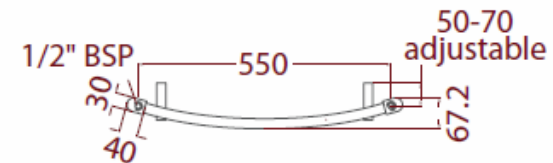

Premier Curved Range

800x500

800x600

1200x500

1200x600

pipe centres = 450mm

pipe centres = 550mm

pipe centres = 450mm

pipe centres = 550mm

Luxury Bathroom Solutions

1500x500

1500x600

1800x500

1800x600

pipe centres = 450mm

pipe centres = 550mm

pipe centres = 450mm

pipe centres = 550mm