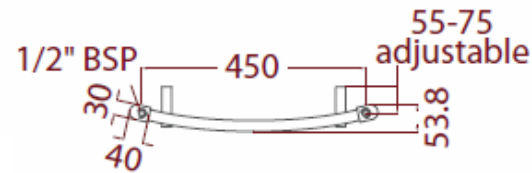

Premier Curved Range

800x500

800x600

1200x500

1200x600

pipe centres = 450mm

pipe centres = 550mm

pipe centres = 450mm

pipe centres = 550mm

Luxury Bathroom Solutions

1500x500

1500x600

1800x500

1800x600

pipe centres = 450mm

pipe centres = 550mm

pipe centres = 450mm

pipe centres = 550mm