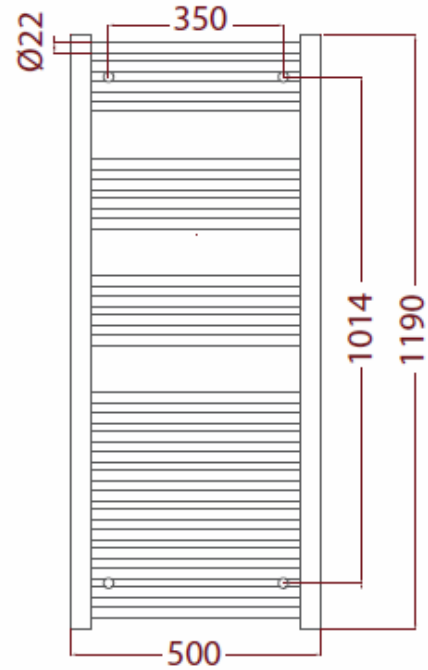

Premier Curved Range

800x500

800x600

1200x500

1200x600

pipe centres = 450mm

pipe centres = 550mm

pipe centres = 450mm

pipe centres = 550mm

Luxury Bathroom Solutions

1500x500

1500x600

1800x500

1800x600

pipe centres = 450mm

pipe centres = 550mm

pipe centres = 450mm

pipe centres = 550mm