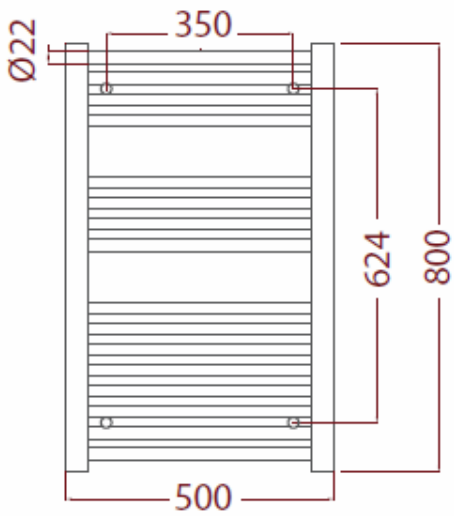

Premier Curved Range

800x500

800x600

1200x500

1200x600

pipe centres = 450mm

pipe centres = 550mm

pipe centres = 450mm

pipe centres = 550mm

Luxury Bathroom Solutions

1500x500

1500x600

1800x500

1800x600

pipe centres = 450mm

pipe centres = 550mm

pipe centres = 450mm

pipe centres = 550mm