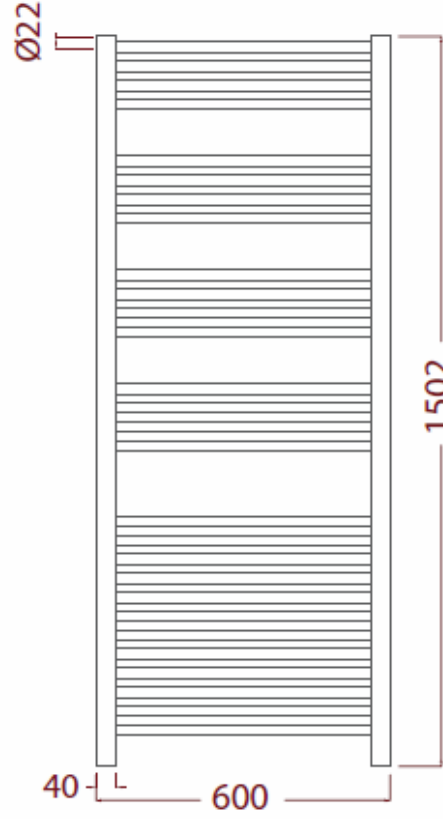

Premier Curved Range

800x500

800x600

1200x500

1200x600

pipe centres = 450mm

pipe centres = 550mm

pipe centres = 450mm

pipe centres = 550mm

Luxury Bathroom Solutions

1500x500

1500x600

1800x500

1800x600

pipe centres = 450mm

pipe centres = 550mm

pipe centres = 450mm

pipe centres = 550mm