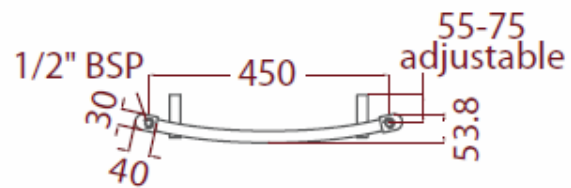

Premier Curved Range

800x500

800x600

1200x500

1200x600

pipe centres = 450mm

pipe centres = 550mm

pipe centres = 450mm

pipe centres = 550mm

Luxury Bathroom Solutions

1500x500

1500x600

1800x500

1800x600

pipe centres = 450mm

pipe centres = 550mm

pipe centres = 450mm

pipe centres = 550mm