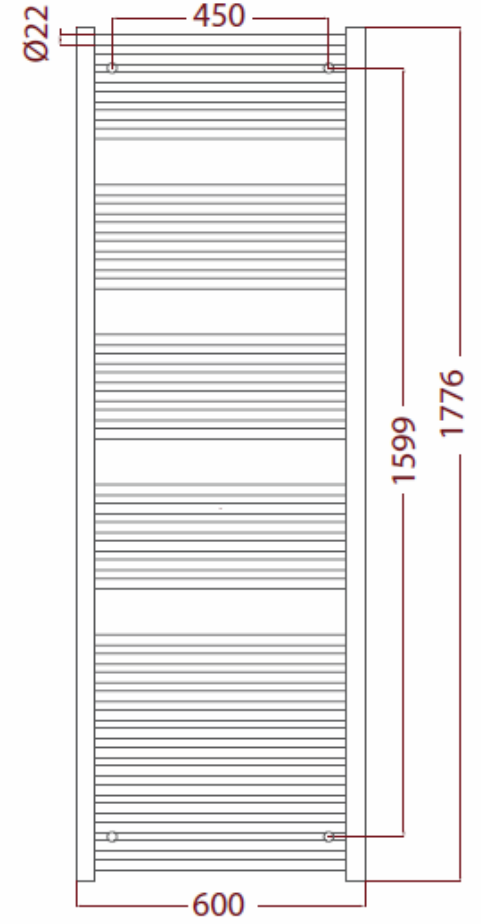

Premier Curved Range

800x500

800x600

1200x500

1200x600

pipe centres = 450mm

pipe centres = 550mm

pipe centres = 450mm

pipe centres = 550mm

Luxury Bathroom Solutions

1500x500

1500x600

1800x500

1800x600

pipe centres = 450mm

pipe centres = 550mm

pipe centres = 450mm

pipe centres = 550mm