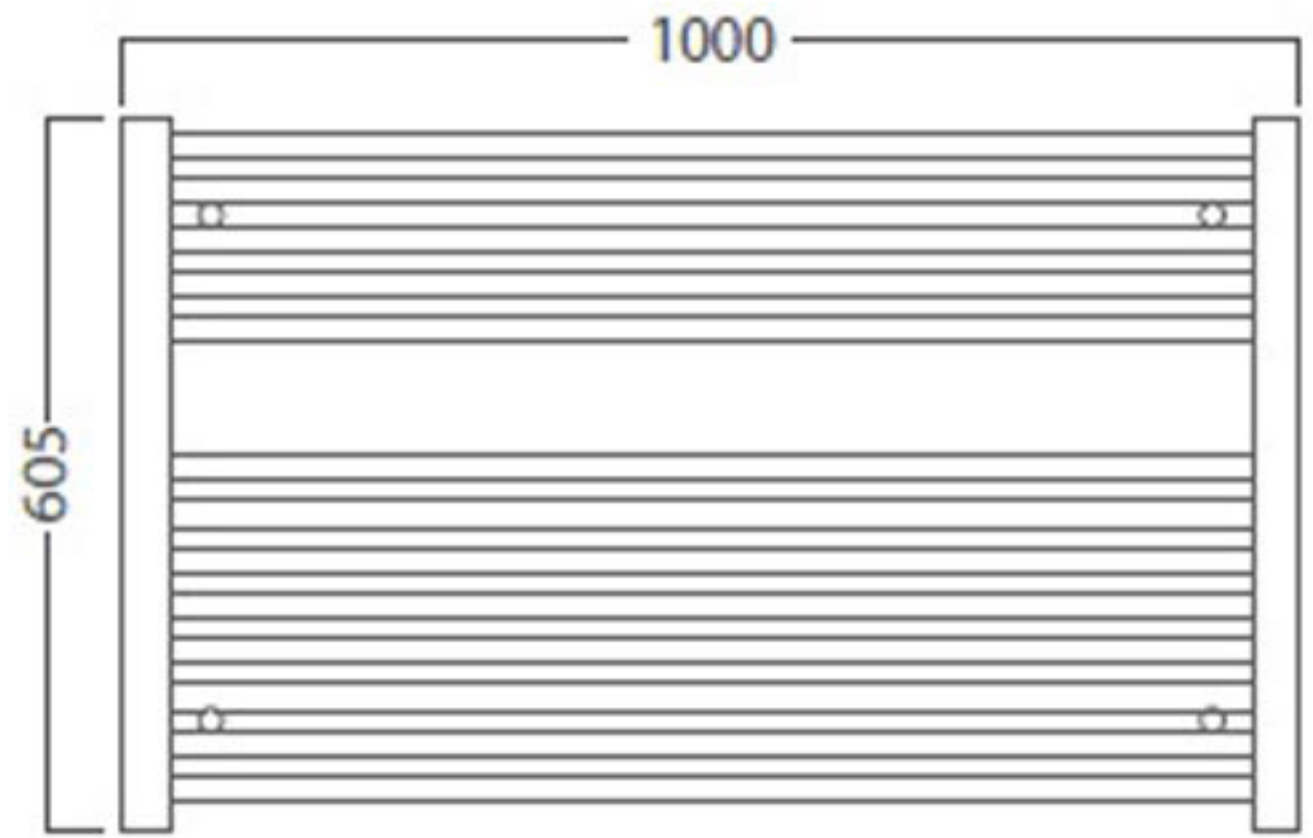

pipe centres = 750mm

pipe centres = 950mm

Overall projection = 80mm - 100mm adjustable

Luxury Bathroom Solutions