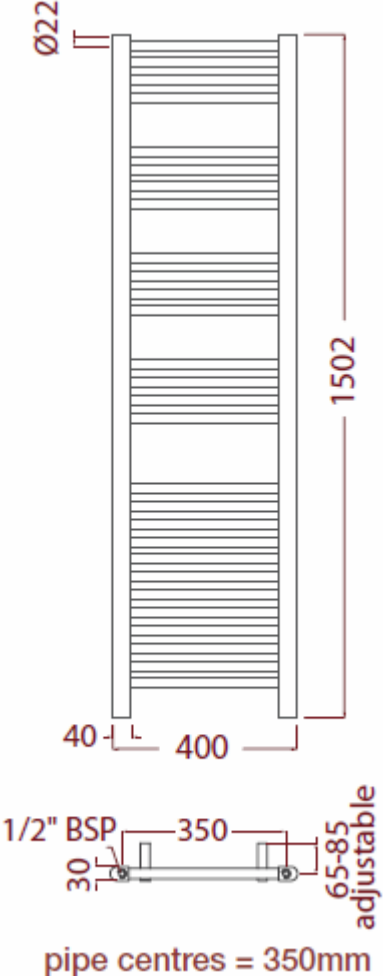

Premier XL Flat Range

1500x600

1500x400

1500x500