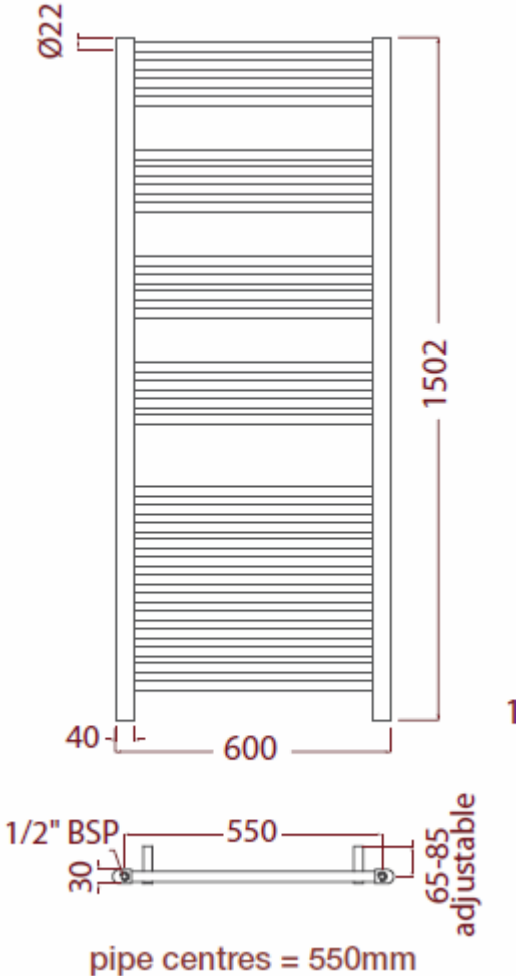

Premier XL Flat Range

1500x600

1500x400

1500x500