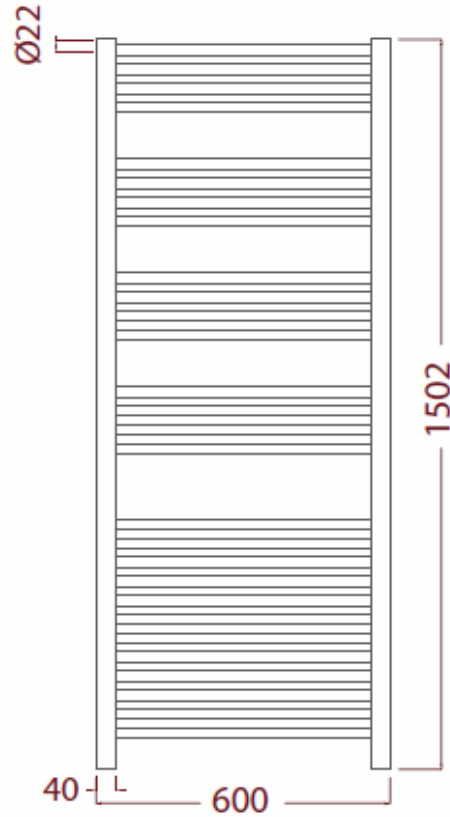

Premier Curved Range

1500x500

1500x600

pipe centres = 450mm

pipe centres = 550mm

Luxury Bathroom Solutions