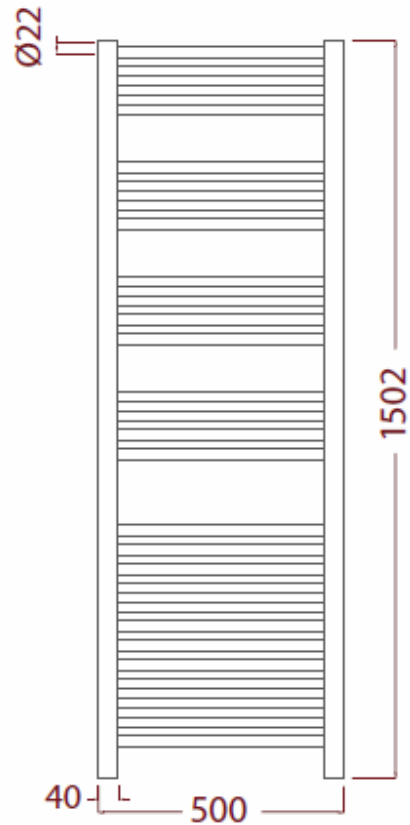

Premier Curved Range

1500x500

1500x600

pipe centres = 450mm

pipe centres = 550mm

Luxury Bathroom Solutions