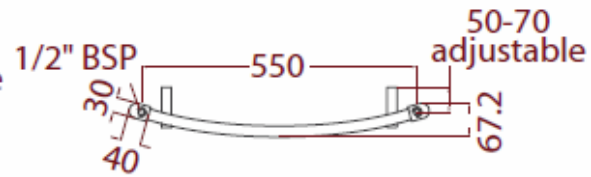

Premier Curved Range

1500x500

1500x600

pipe centres = 450mm

pipe centres = 550mm

Luxury Bathroom Solutions