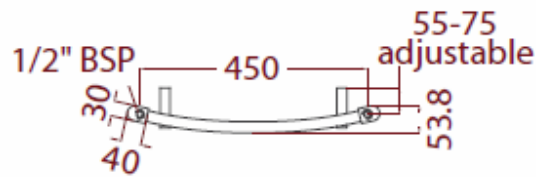

Premier Curved Range

1500x500

1500x600

pipe centres = 450mm

pipe centres = 550mm

Luxury Bathroom Solutions