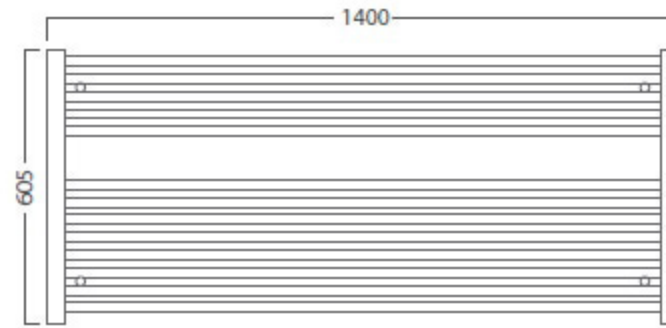

pipe centres = 950mm

pipe centres = 550mm

pipe centres = 750mm

pipe centres = 1350mm

Overall projection = 80mm - 100mm adjustable

Luxury Bathroom Solutions