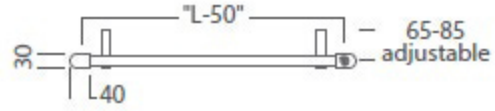

pipe centres = 950mm

pipe centres = 550mm

pipe centres = 750mm

pipe centres = 1350mm

Overall projection = 80mm - 100mm adjustable

Luxury Bathroom Solutions