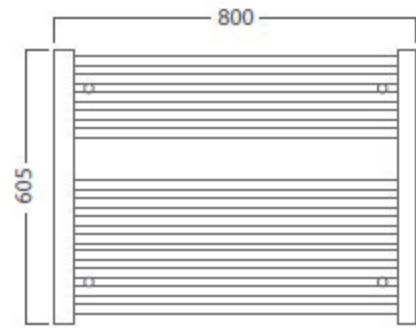

pipe centres = 950mm

pipe centres = 550mm

pipe centres = 750mm

pipe centres = 1350mm

Overall projection = 80mm - 100mm adjustable

Luxury Bathroom Solutions