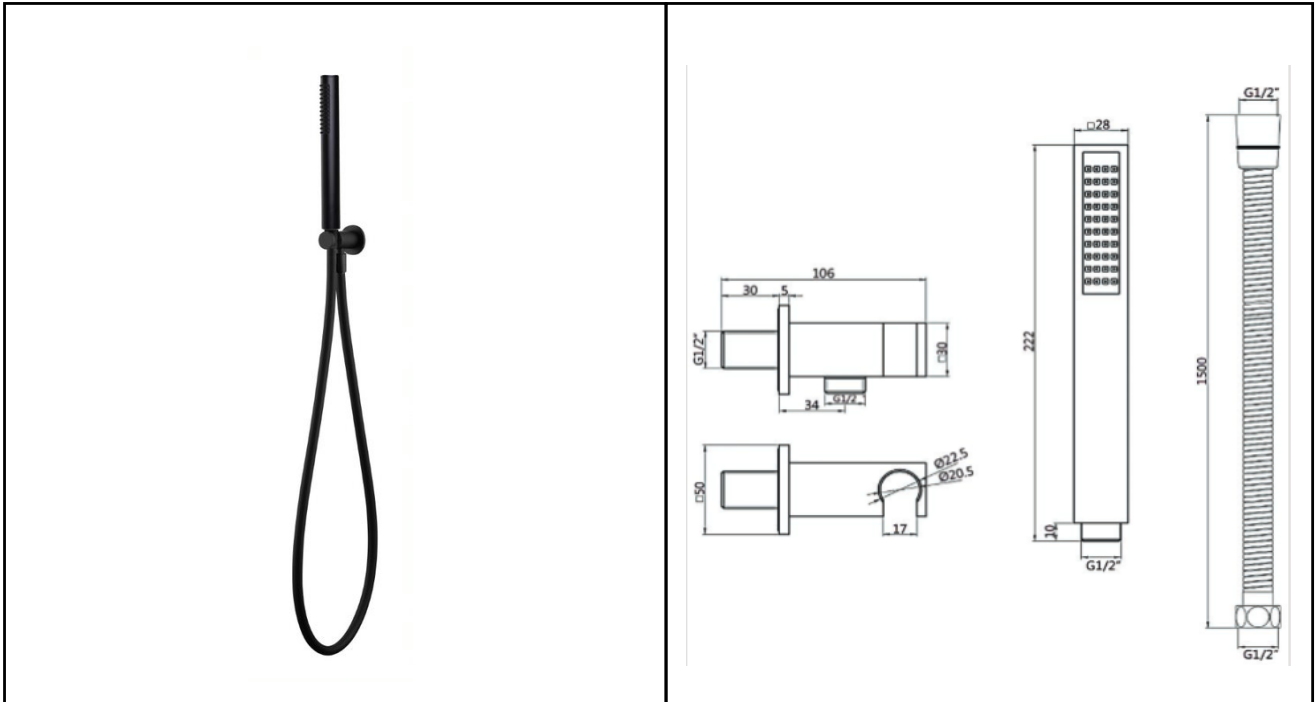

RAK SHOWERING

Shower Kit | Round

RAK
CERAMICS

Dimensions: 28w x 106d x 222h mm

Colour: BLACK

Code: RAKSHW4002B

Warranty 15 YEARS

Weight: 0.75 KG

Dimensions: All Dimensions in mm tolerance $\pm 5\%$ for below 200mm and $\pm 3\%$ for above 200mm.

Note: Due to a continuing development programme to improve design and performance the manufacturer reserves all rights to vary specifications without prior information.