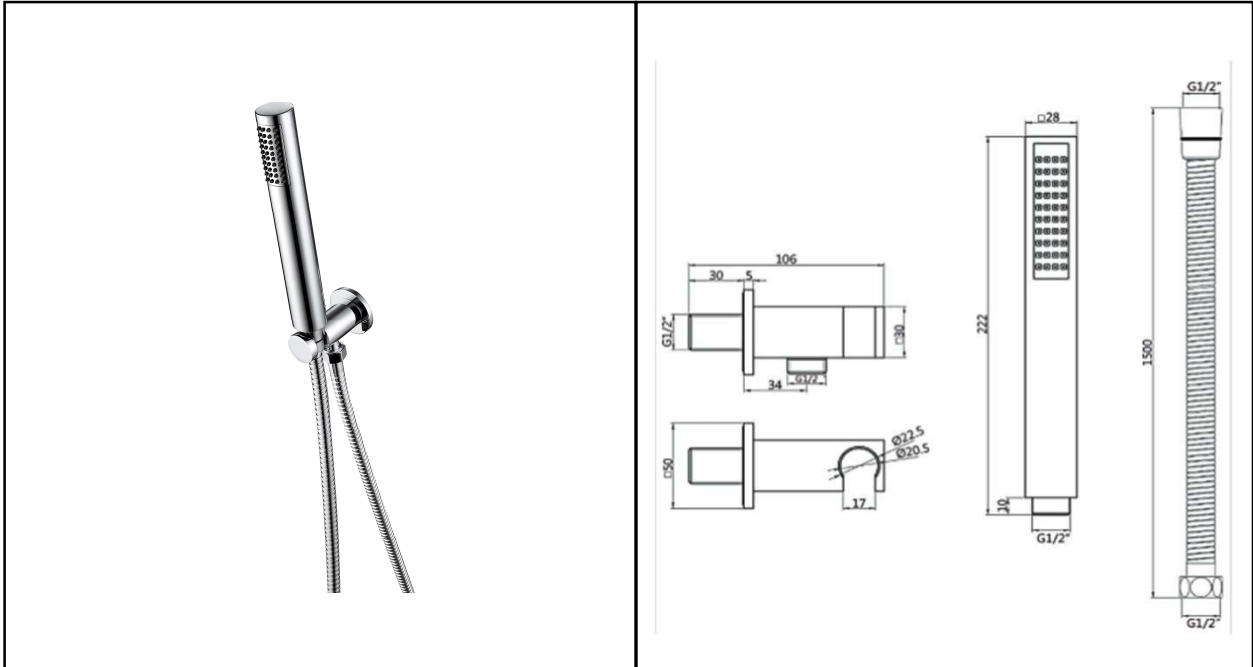

RAK SHOWERING
Shower Kit | Round

RAK
CERAMICS

Dimensions: 28w x 106d x 222h mm

Colour: CHROME

Code: RAKSHW4002

Warranty 15 YEARS

Weight: 0.75 KG

Dimensions: All Dimensions in mm tolerance $\pm 5\%$ for below 200mm and $\pm 3\%$ for above 200mm.
Note: Due to a continuing development programme to improve design and performance the manufacturer reserves all rights to vary specifications without prior information.
Please note accessories are for photographic use only.