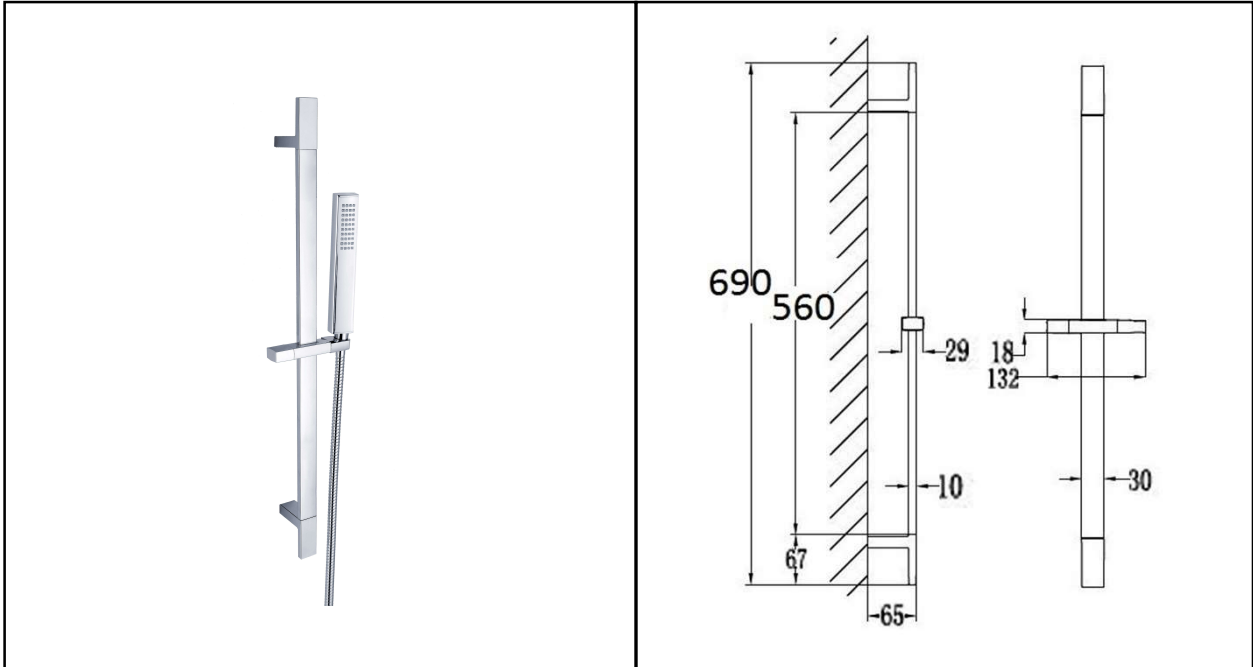

RAK SHOWERING

Square | Slide Rail Kit | Single Function Head

RAK
CERAMICS

Dimensions: 132w x 65d x 690h mm

Colour: CHROME

Code: RAKSHW3001

Warranty: 15 YEARS

Weight: 1.00 KG

Dimensions: All Dimensions in mm tolerance $\pm 5\%$ for below 200mm and $\pm 3\%$ for above 200mm.
Note: Due to a continuing development programme to improve design and performance the manufacturer reserves all rights to vary specifications without prior information.
Please note accessories are for photographic use only.