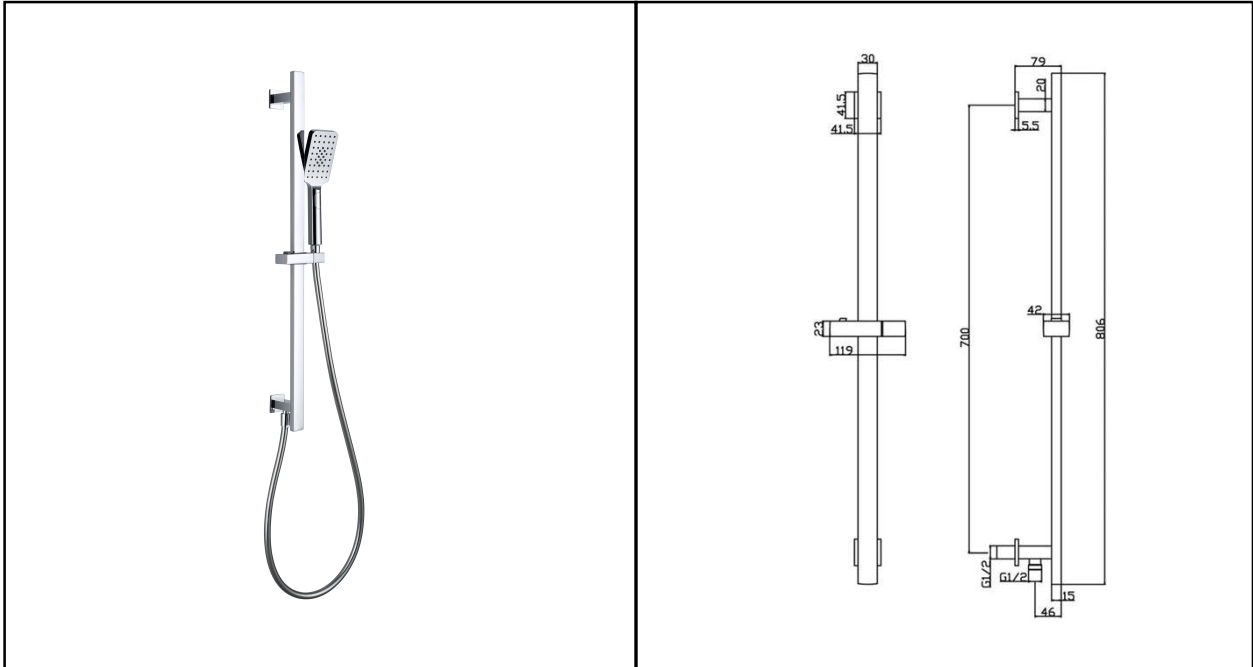

## RAK SHOWERING

### Square | Slide Rail Kit | Integral Wall Outlet

**RAK**  
CERAMICS

**Dimensions:** 119w x 79d x 806h mm

**Colour:** CHROME

**Code:** RAKSHW1009

**Warranty:** 15 YEARS

**Weight:** 2.25 KG

Dimensions: All Dimensions in mm tolerance  $\pm 5\%$  for below 200mm and  $\pm 3\%$  for above 200mm.  
Note: Due to a continuing development programme to improve design and performance the manufacturer reserves all rights to vary specifications without prior information.  
Please note accessories are for photographic use only.