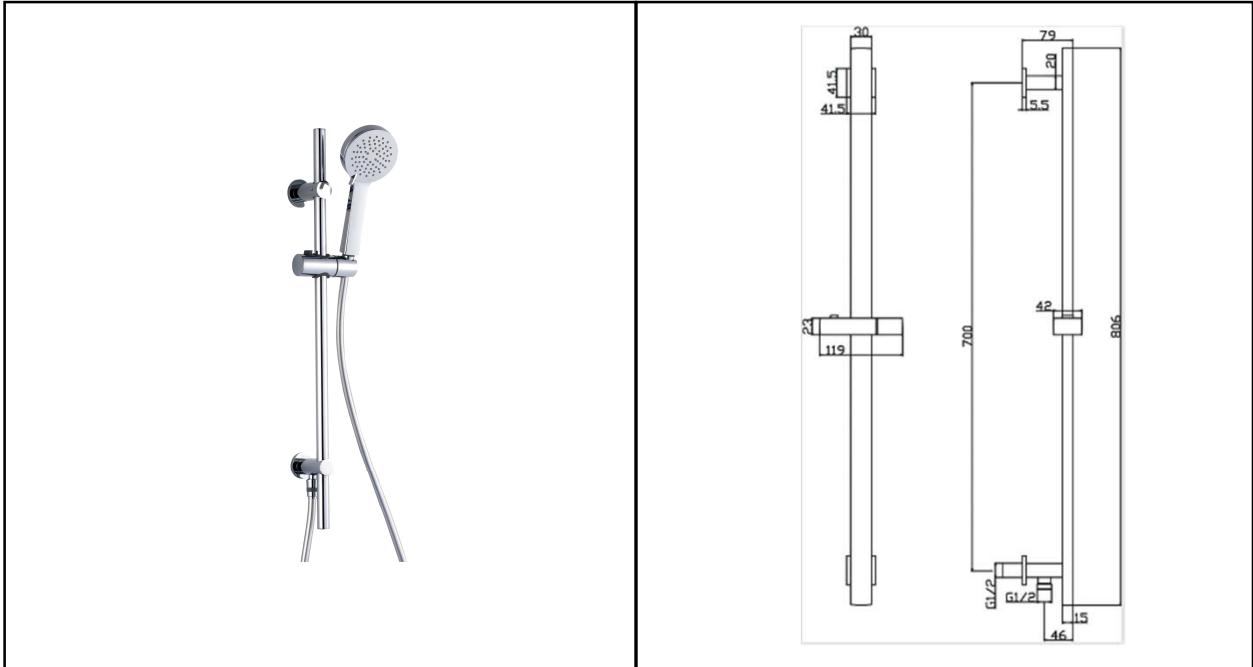

## RAK SHOWERING

Square | Slide Rail Kit | 3 Function Head | Integral Wall

**RAK**  
CERAMICS

**Dimensions:** 119w x 79d x 806h mm

**Colour:** CHROME

**Code:** RAKSHW1010

**Warranty:** 15 YEARS

**Weight:** 2.00 KG

Dimensions: All Dimensions in mm tolerance  $\pm 5\%$  for below 200mm and  $\pm 3\%$  for above 200mm.  
Note: Due to a continuing development programme to improve design and performance the manufacturer reserves all rights to vary specifications without prior information.