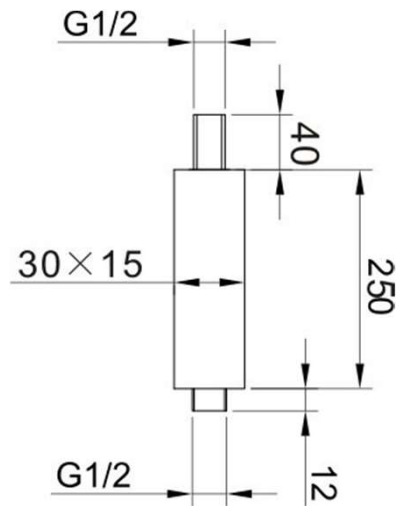

RAK SHOWERING
Fixed Heads | Fixed Shower Arms

RAK
CERAMICS

Dimensions: 30w x 0d x 250h mm

Colour: BLACK

Code: RAKSHW0002B

Warranty: 15 YEARS

Weight: 0.41 KG

Dimensions: All Dimensions in mm tolerance $\pm 5\%$ for below 200mm and $\pm 3\%$ for above 200mm.
Note: Due to a continuing development programme to improve design and performance the manufacturer reserves all rights to vary specifications without prior information.
Please note accessories are for photographic use only.