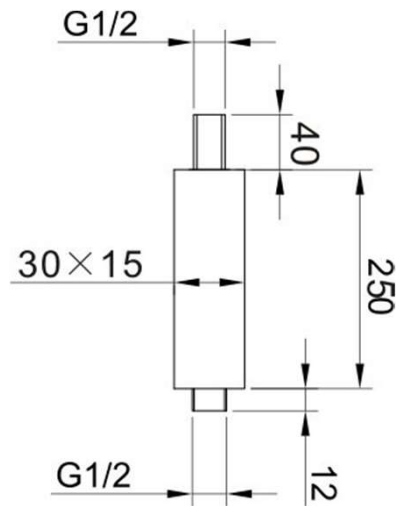

RAK SHOWERING
Fixed Heads | Fixed Shower Arms

RAK
CERAMICS

Dimensions: 30w x 0d x 250h mm

Colour: CHROME

Code: RAKSHW0002

Warranty: 15 YEARS

Weight: 0.41 KG

Dimensions: All Dimensions in mm tolerance $\pm 5\%$ for below 200mm and $\pm 3\%$ for above 200mm.
Note: Due to a continuing development programme to improve design and performance the manufacturer reserves all rights to vary specifications without prior information.
Please note accessories are for photographic use only.