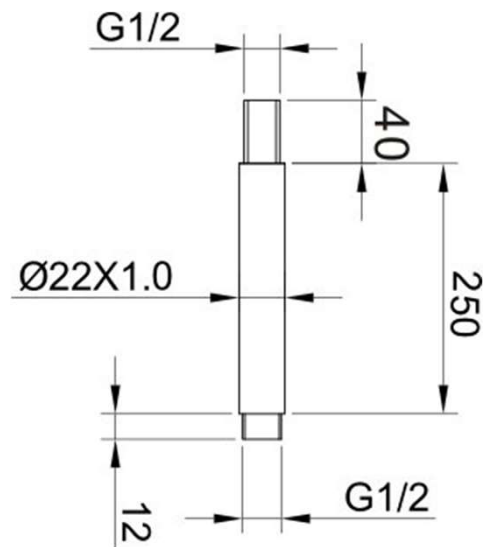

RAK SHOWERING
Fixed Heads | Fixed Shower Arms

RAK
CERAMICS

Dimensions: 22w x 40d x 250h mm

Colour: BLACK

Code: RAKSHW0004B

Warranty: 15 YEARS

Weight: 0.36 KG

Dimensions: All Dimensions in mm tolerance $\pm 5\%$ for below 200mm and $\pm 3\%$ for above 200mm.
Note: Due to a continuing development programme to improve design and performance the manufacturer reserves all rights to vary specifications without prior information.
Please note accessories are for photographic use only.