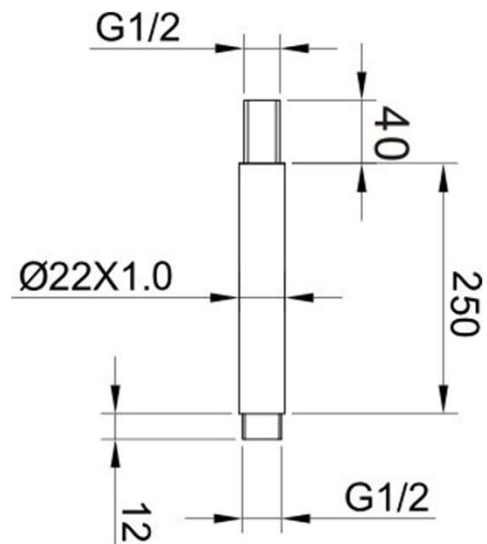

RAK SHOWERING
Fixed Heads | Fixed Shower Arms

RAK
CERAMICS

Dimensions: 22w x 40d x 250h mm

Colour: CHROME

Code: RAKSHW0004

Warranty: 15 YEARS

Weight: 0.36 KG

Dimensions: All Dimensions in mm tolerance $\pm 5\%$ for below 200mm and $\pm 3\%$ for above 200mm.
Note: Due to a continuing development programme to improve design and performance the manufacturer reserves all rights to vary specifications without prior information.
Please note accessories are for photographic use only.