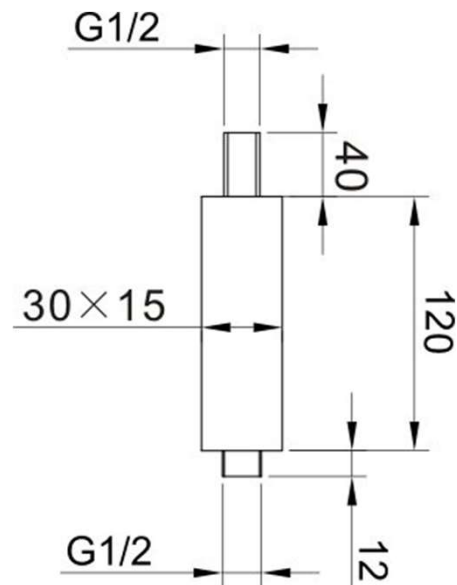

**RAK SHOWERING**  
**Fixed Heads | Fixed Shower Arms**

**RAK**  
CERAMICS

**Dimensions:** 30w x 40d x 120h mm

**Colour:** BLACK

**Code:** RAKSHW0005B

**Warranty:** 15 YEARS

**Weight:** 0.33 KG

Dimensions: All Dimensions in mm tolerance  $\pm 5\%$  for below 200mm and  $\pm 3\%$  for above 200mm.  
Note: Due to a continuing development programme to improve design and performance the manufacturer reserves all rights to vary specifications without prior information.  
Please note accessories are for photographic use only.