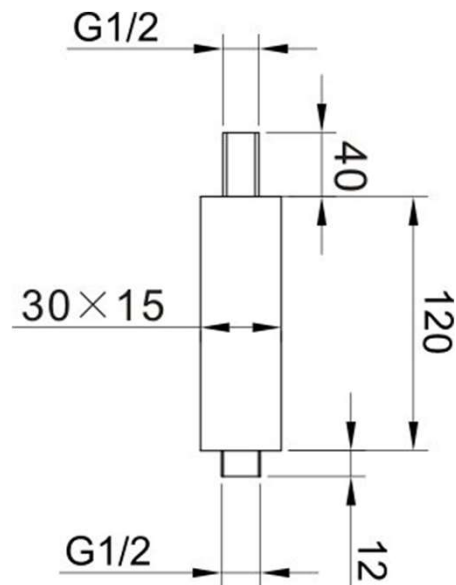

RAK SHOWERING
Fixed Heads | Fixed Shower Arms

RAK
CERAMICS

Dimensions: 30w x 40d x 120h mm

Colour: CHROME

Code: RAKSHW0005

Warranty: 15 YEARS

Weight: 0.33 KG

Dimensions: All Dimensions in mm tolerance $\pm 5\%$ for below 200mm and $\pm 3\%$ for above 200mm.
Note: Due to a continuing development programme to improve design and performance the manufacturer reserves all rights to vary specifications without prior information.
Please note accessories are for photographic use only.