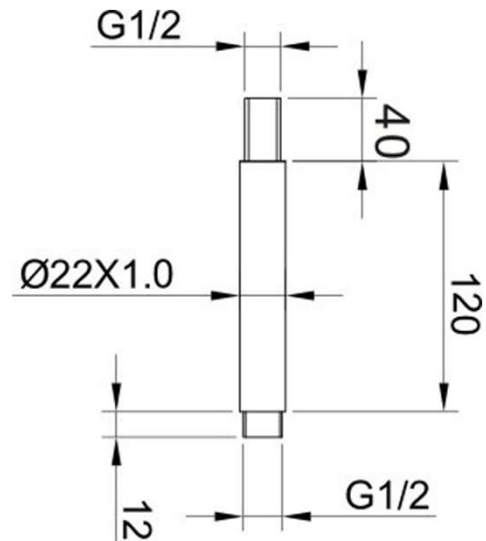

RAK SHOWERING
Fixed Heads | Fixed Shower Arms

RAK
CERAMICS

Dimensions: 22w x 40d x 120h mm

Colour: BLACK

Code: RAKSHW0006B

Warranty: 15 YEARS

Weight: 0.23 KG

Dimensions: All Dimensions in mm tolerance $\pm 5\%$ for below 200mm and $\pm 3\%$ for above 200mm.
Note: Due to a continuing development programme to improve design and performance the manufacturer reserves all rights to vary specifications without prior information.
Please note accessories are for photographic use only.