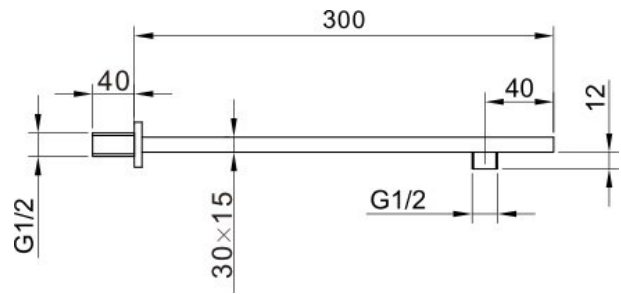

RAK SHOWERING

Fixed Heads | Fixed Shower Arms

RAK
CERAMICS

Dimensions: 12w x 40d x 300h mm

Colour: BLACK

Code: RAKSHW0001B

Warranty: 15 YEARS

Weight: 0.38 KG

Dimensions: All Dimensions in mm tolerance $\pm 5\%$ for below 200mm and $\pm 3\%$ for above 200mm.

Note: Due to a continuing development programme to improve design and performance the manufacturer reserves all rights to vary specifications without prior information.