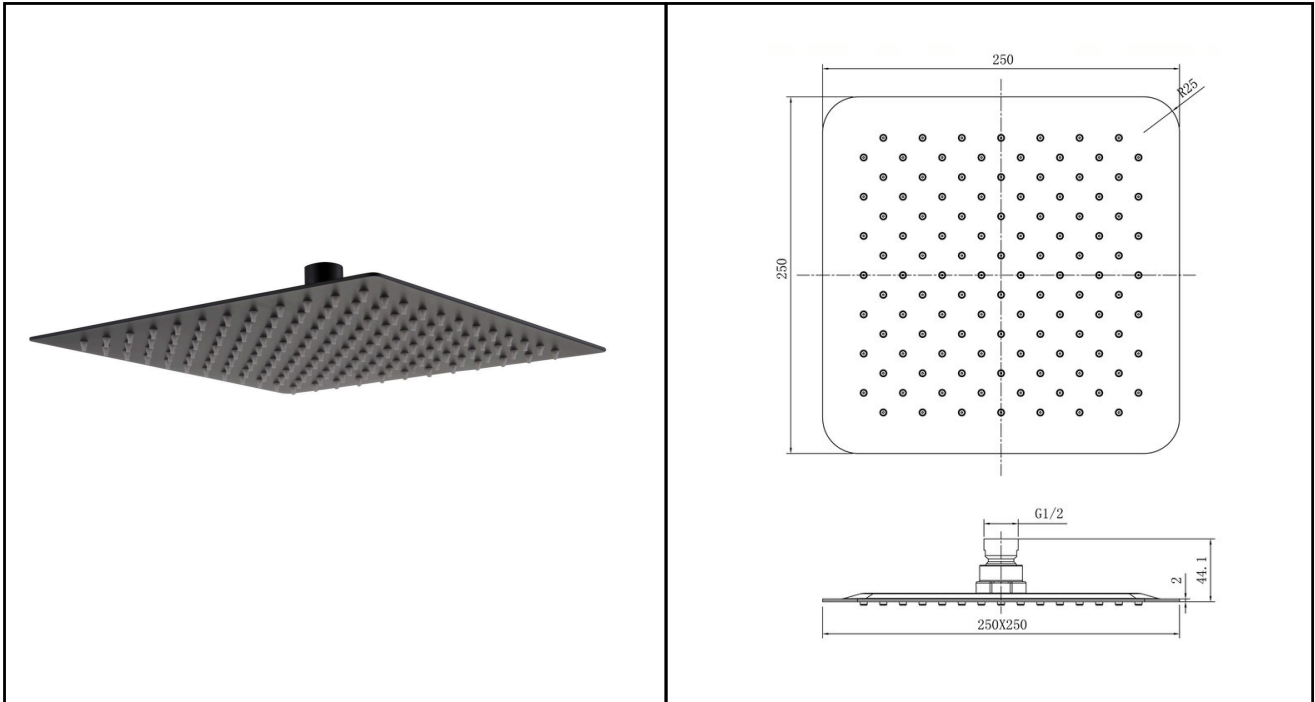

RAK SHOWERING

Fixed Heads | Fixed Shower Heads

RAK
CERAMICS

Dimensions:	250w x 250d x 44.1h mm
Colour:	BLACK
Code:	RAKSHW1004B
Warranty:	15 YEARS
Weight:	1.52 KG

Dimensions: All Dimensions in mm tolerance $\pm 5\%$ for below 200mm and $\pm 3\%$ for above 200mm.