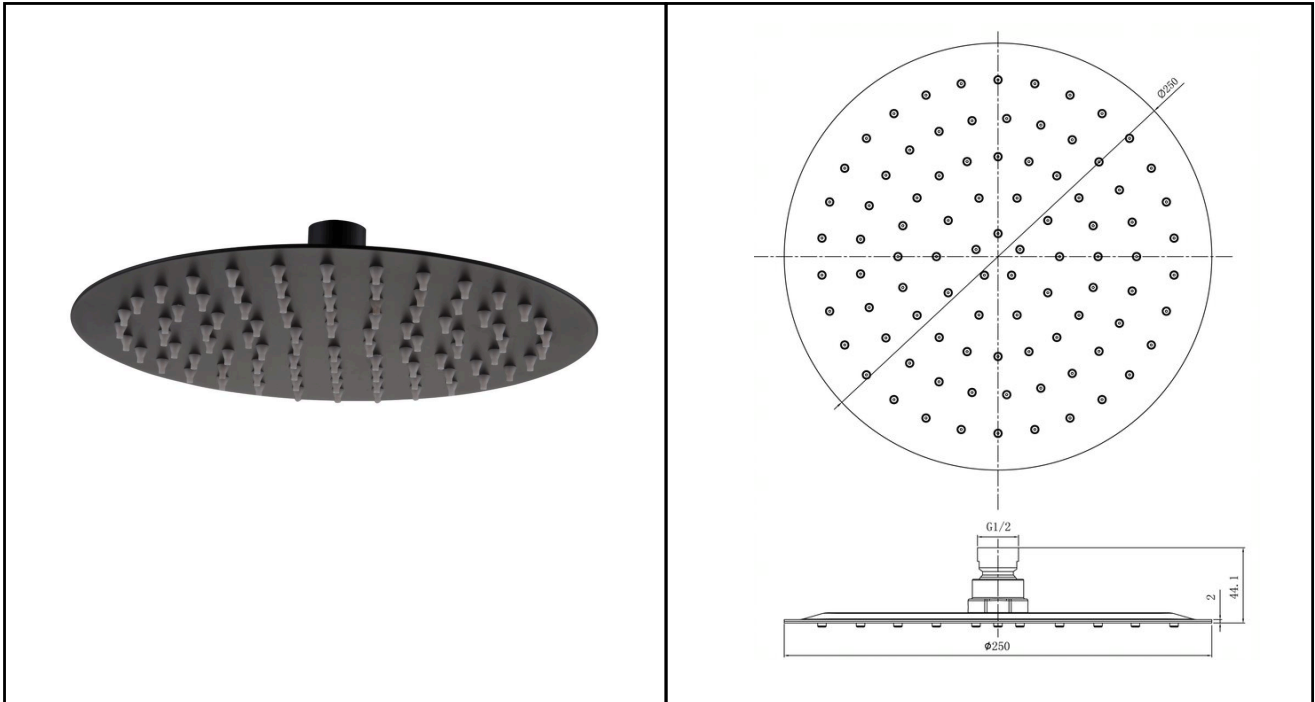

## Fixed Heads | Fixed Shower Heads

**RAK**  
CERAMICS

**Dimensions:** 250w x 250d x 44.1h mm

**Colour:** BLACK

**Code:** RAKSHW1006B

**Warranty:** 15 YEARS

**Weight:** 1.30 KG

Dimensions: All Dimensions in mm tolerance  $\pm 5\%$  for below 200mm and  $\pm 3\%$  for above 200mm.