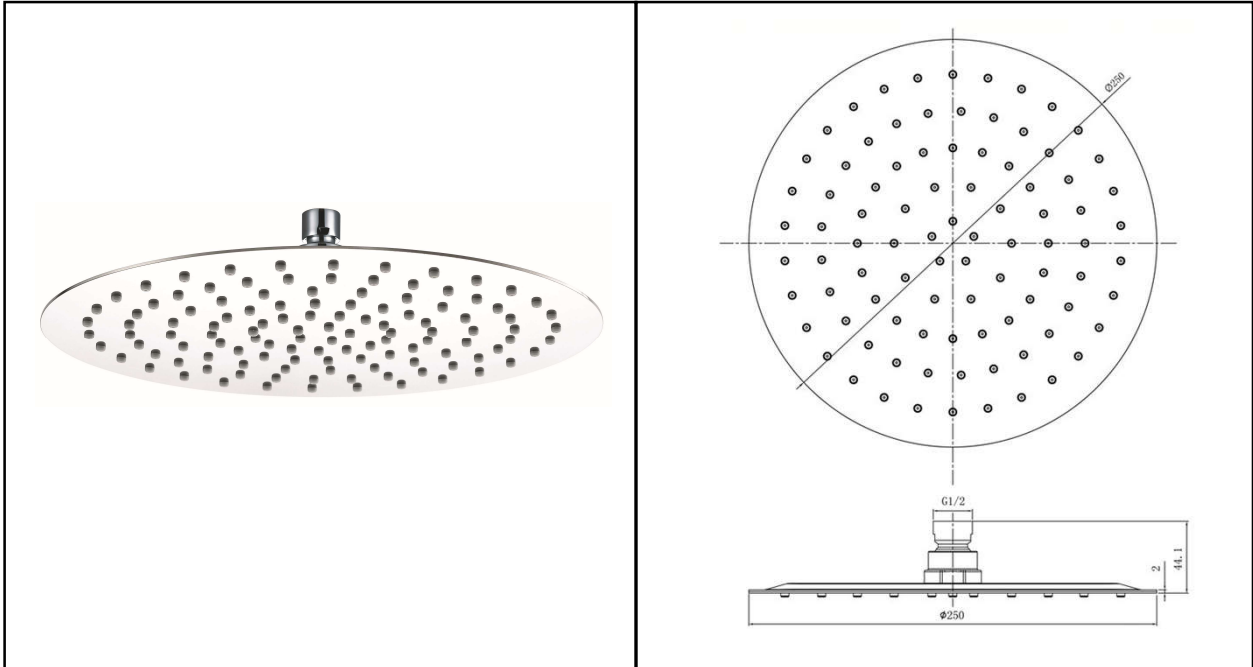

RAK SHOWERING

Fixed Heads | Fixed Shower Heads

RAK
CERAMICS

Dimensions: 250w x 250d x 44.1h mm

Colour: CHROME

Code: RAKSHW1005

Warranty: 15 YEARS

Weight: 1.30 KG

Dimensions: All Dimensions in mm tolerance $\pm 5\%$ for below 200mm and $\pm 3\%$ for above 200mm.
Note: Due to a continuing development programme to improve design and performance the manufacturer reserves all rights to vary specifications without prior information.
Please note accessories are for photographic use only.