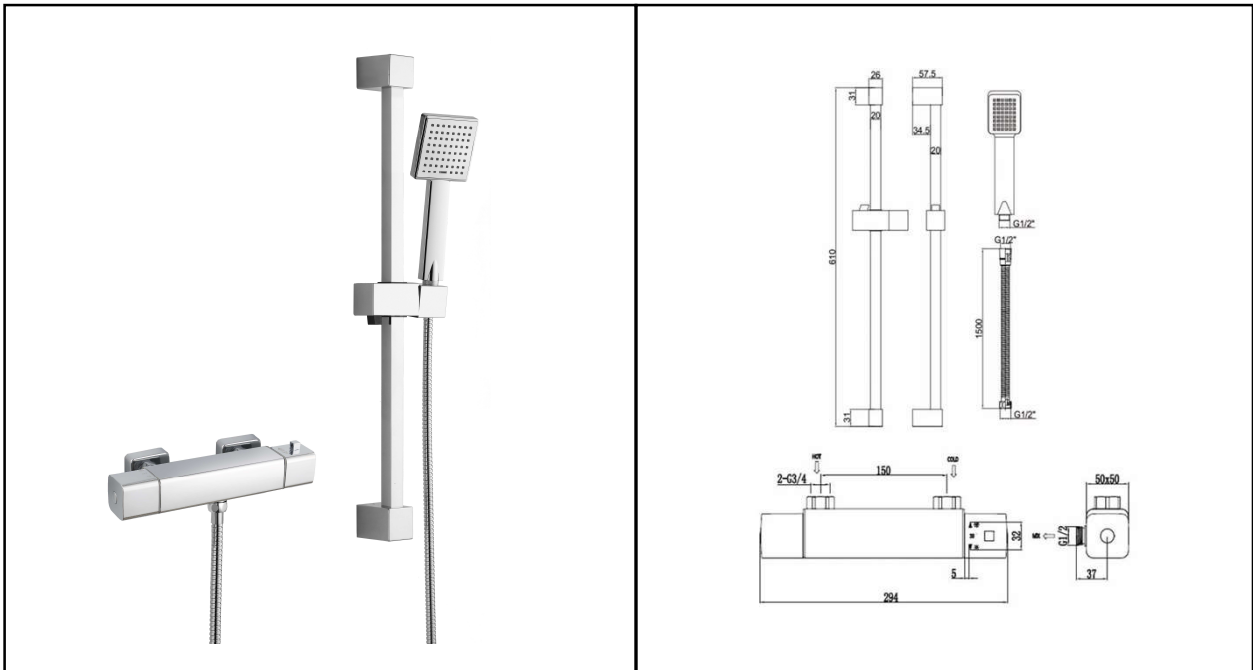

RAK Showering

Square | Exposed Bar Valve | Shower Kit | Thermostatic

RAK
CERAMICS

Dimensions: 294w x 20d x 610h mm

Colour: CHROME

Code: RAKSHW6014

Pressures: 0.5 BAR – 6.0 BAR

Warranty: 15 YEARS

Weight: 2.50 KG

Dimensions: All Dimensions in mm tolerance $\pm 5\%$ for below 200mm and $\pm 3\%$ for above 200mm.
Note: Due to a continuing development programme to improve design and performance the manufacturer reserves all rights to vary specifications without prior information.
Please note accessories are for photographic use only.