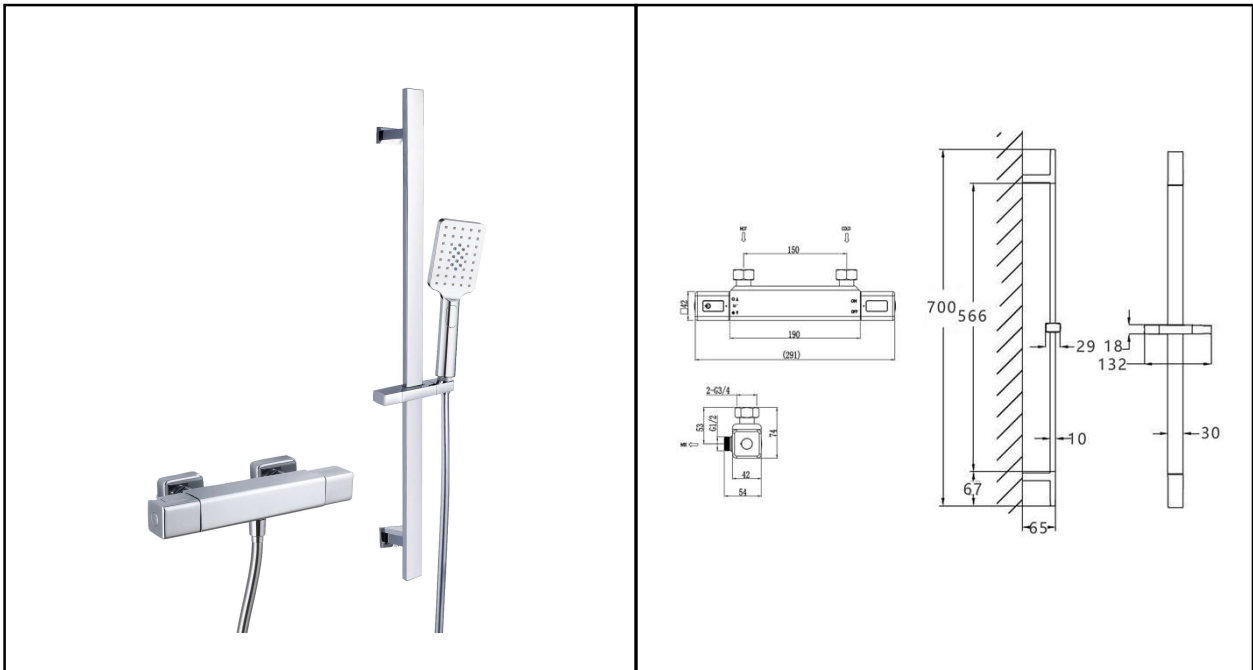

RAK Showering

Square | Exposed Bar Valve | Shower Kit | Thermostatic

RAK
CERAMICS

Dimensions: 53w x 291d x 700h mm

Colour: CHROME

Code: RAKSHW6013

Pressures: 0.5 BAR – 6.0 BAR

Warranty: 15 YEARS

Weight: 2.80 KG

Dimensions: All Dimensions in mm tolerance $\pm 5\%$ for below 200mm and $\pm 3\%$ for above 200mm.
Note: Due to a continuing development programme to improve design and performance the manufacturer reserves all rights to vary specifications without prior information.
Please note accessories are for photographic use only.