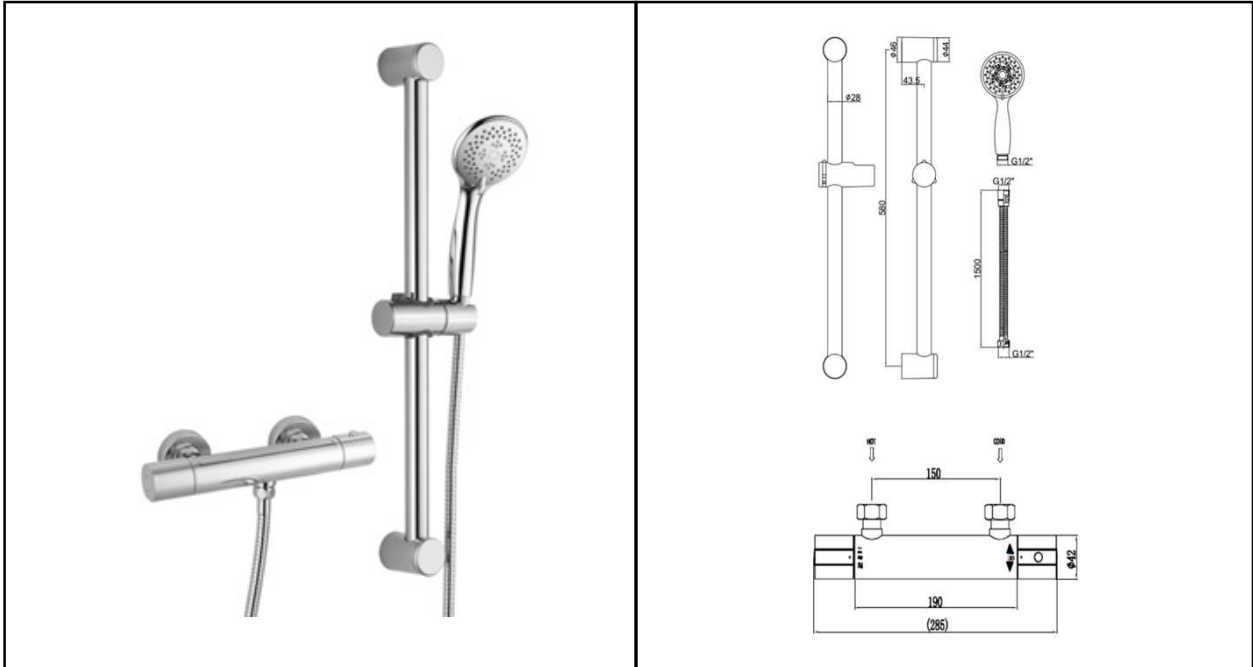

RAK SHOWERING

Round | Exposed Bar Valve | Shower Kit | Thermostatic

RAK
CERAMICS

Dimensions: 150w x 28d x 580h mm

Colour: CHROME

Code: RAKSHW6016

Pressures: 0.5 BAR – 6.0 BAR

Warranty: 15 YEARS

Weight: 2.2 KG

Dimensions: All Dimensions in mm tolerance $\pm 5\%$ for below 200mm and $\pm 3\%$ for above 200mm.
Note: Due to a continuing development programme to improve design and performance the manufacturer reserves all rights to vary specifications without prior information.
Please note accessories are for photographic use only.