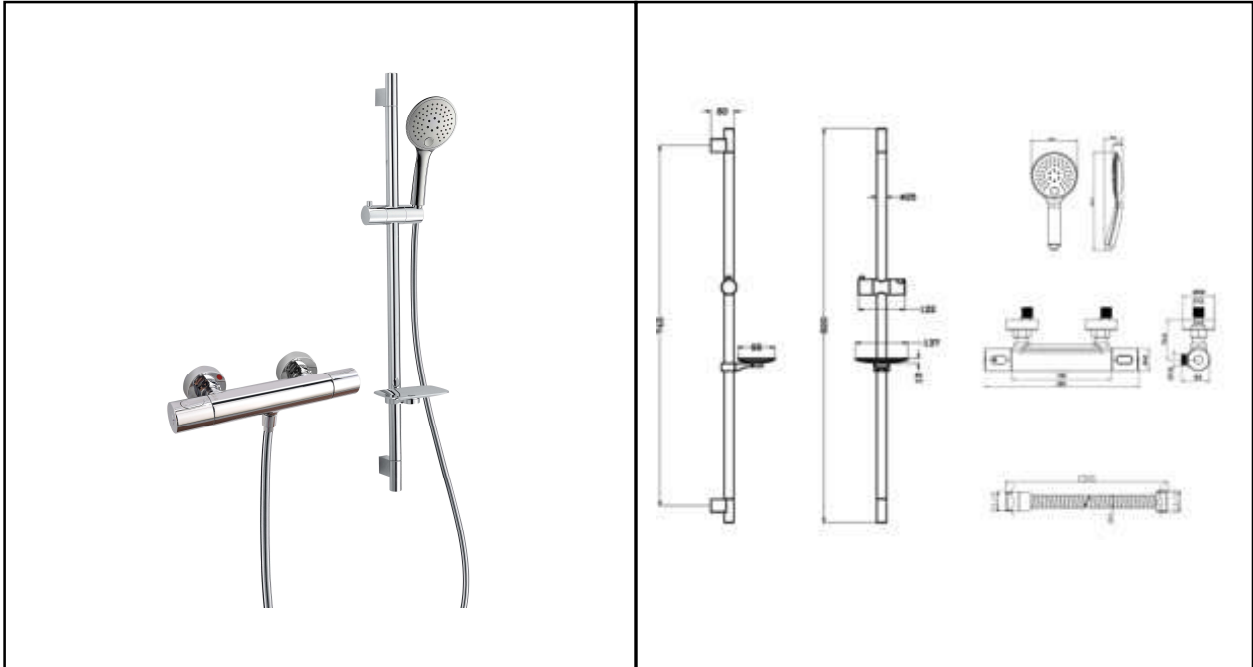

## RAK SHOWERING

Round | Exposed Bar Valve | Shower Kit | Thermostatic

**RAK**  
CERAMICS

**Dimensions:** 137w x 25d x 820h mm

**Colour:** CHROME

**Code:** RAKSHW6015

**Pressures:** 0.5 BAR - 6.0 BAR

**Warranty:** 15 YEARS

**Weight:** 3.50 KG

Dimensions: All Dimensions in mm tolerance  $\pm 5\%$  for below 200mm and  $\pm 3\%$  for above 200mm.  
Note: Due to a continuing development programme to improve design and performance the manufacturer reserves all rights to vary specifications without prior information.  
Please note accessories are for photographic use only.